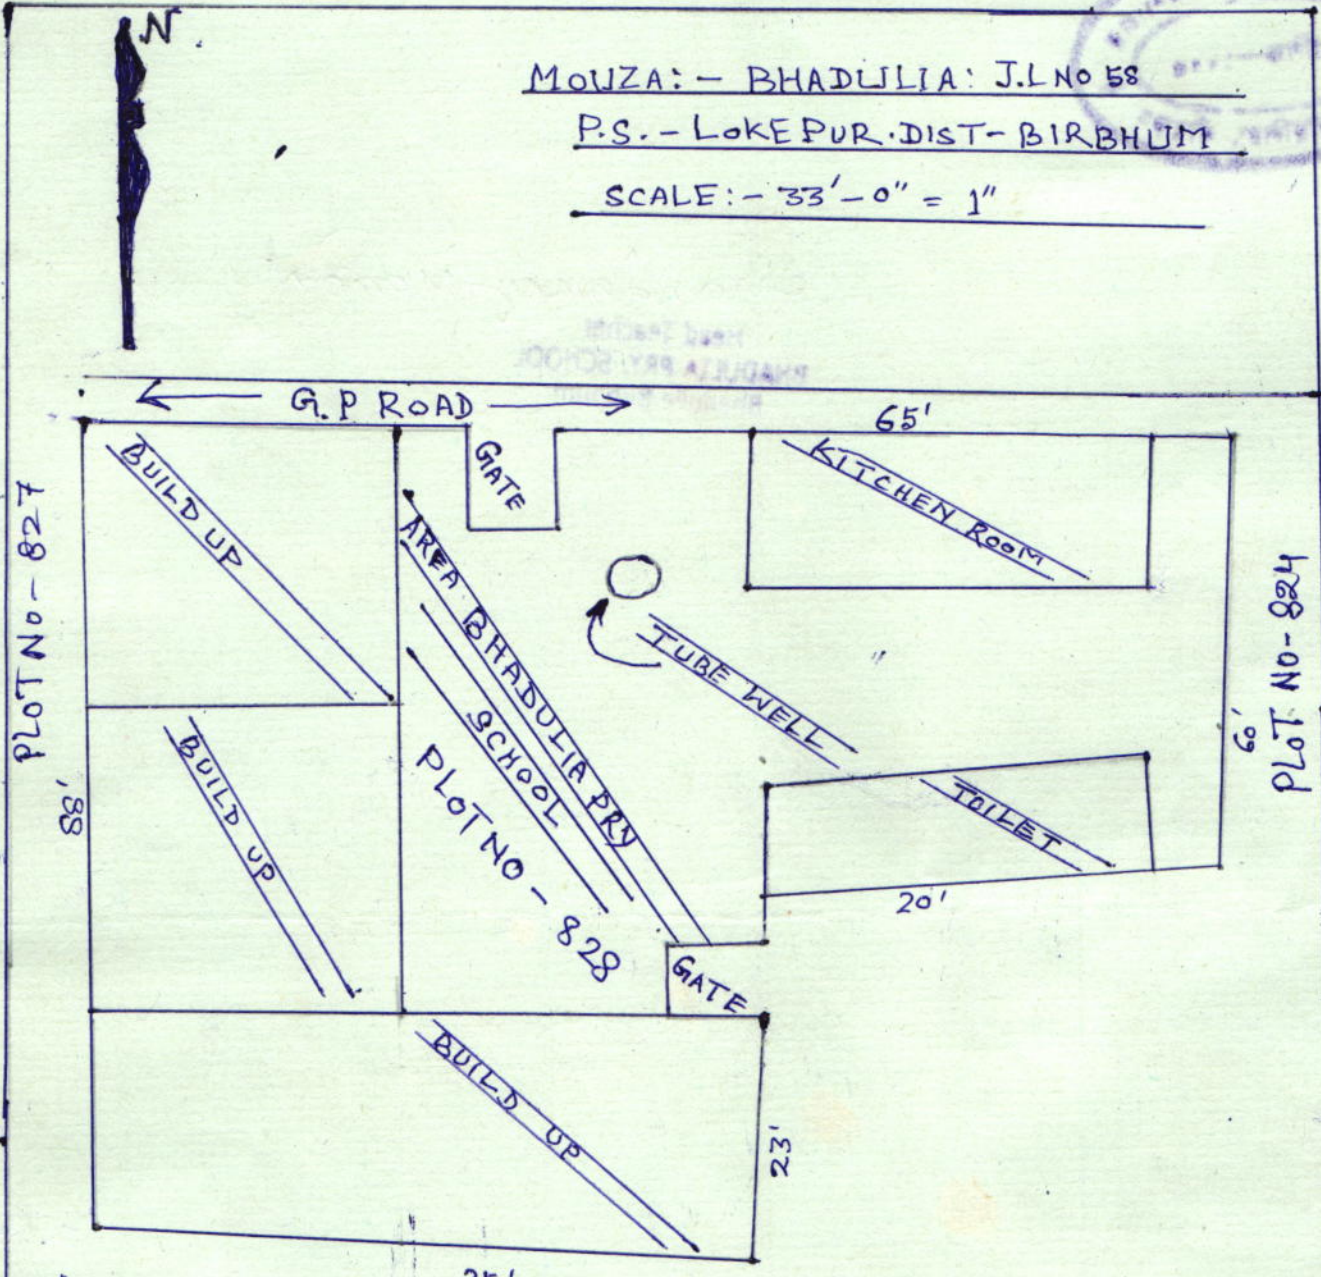

MOUZA: - BHADULIA: J.L No 58
 P.S. - LOKEPUR. DIST - BIRBHUM
 SCALE: - 33'-0" = 1"

MODEL MAP

SCHEDULE

SCHOOL NAME:-	BHADULIA PRY. SCHOOL
DISE CODE:-	19081103603
CIRCLE:-	KHAYRASOLE
BLOCK:-	KHAYRASOLE
PANCHAYET:-	NAKRAONDA
MOUZA:-	BHADULIA
J.L.No -	58
KHATTAN NO -	1411
AREA OF LAND:-	11 Dec. 4785 SFT.
USABLE AREA -	09 Dec. 3915 SFT.
RECORDED PLOT:-	05 Dec.
PLOT NO -	828

Nirman Gosh.
 21.5.15
 Land. Surveyor
 NEELAJI GHOSH
 P. No. 3182