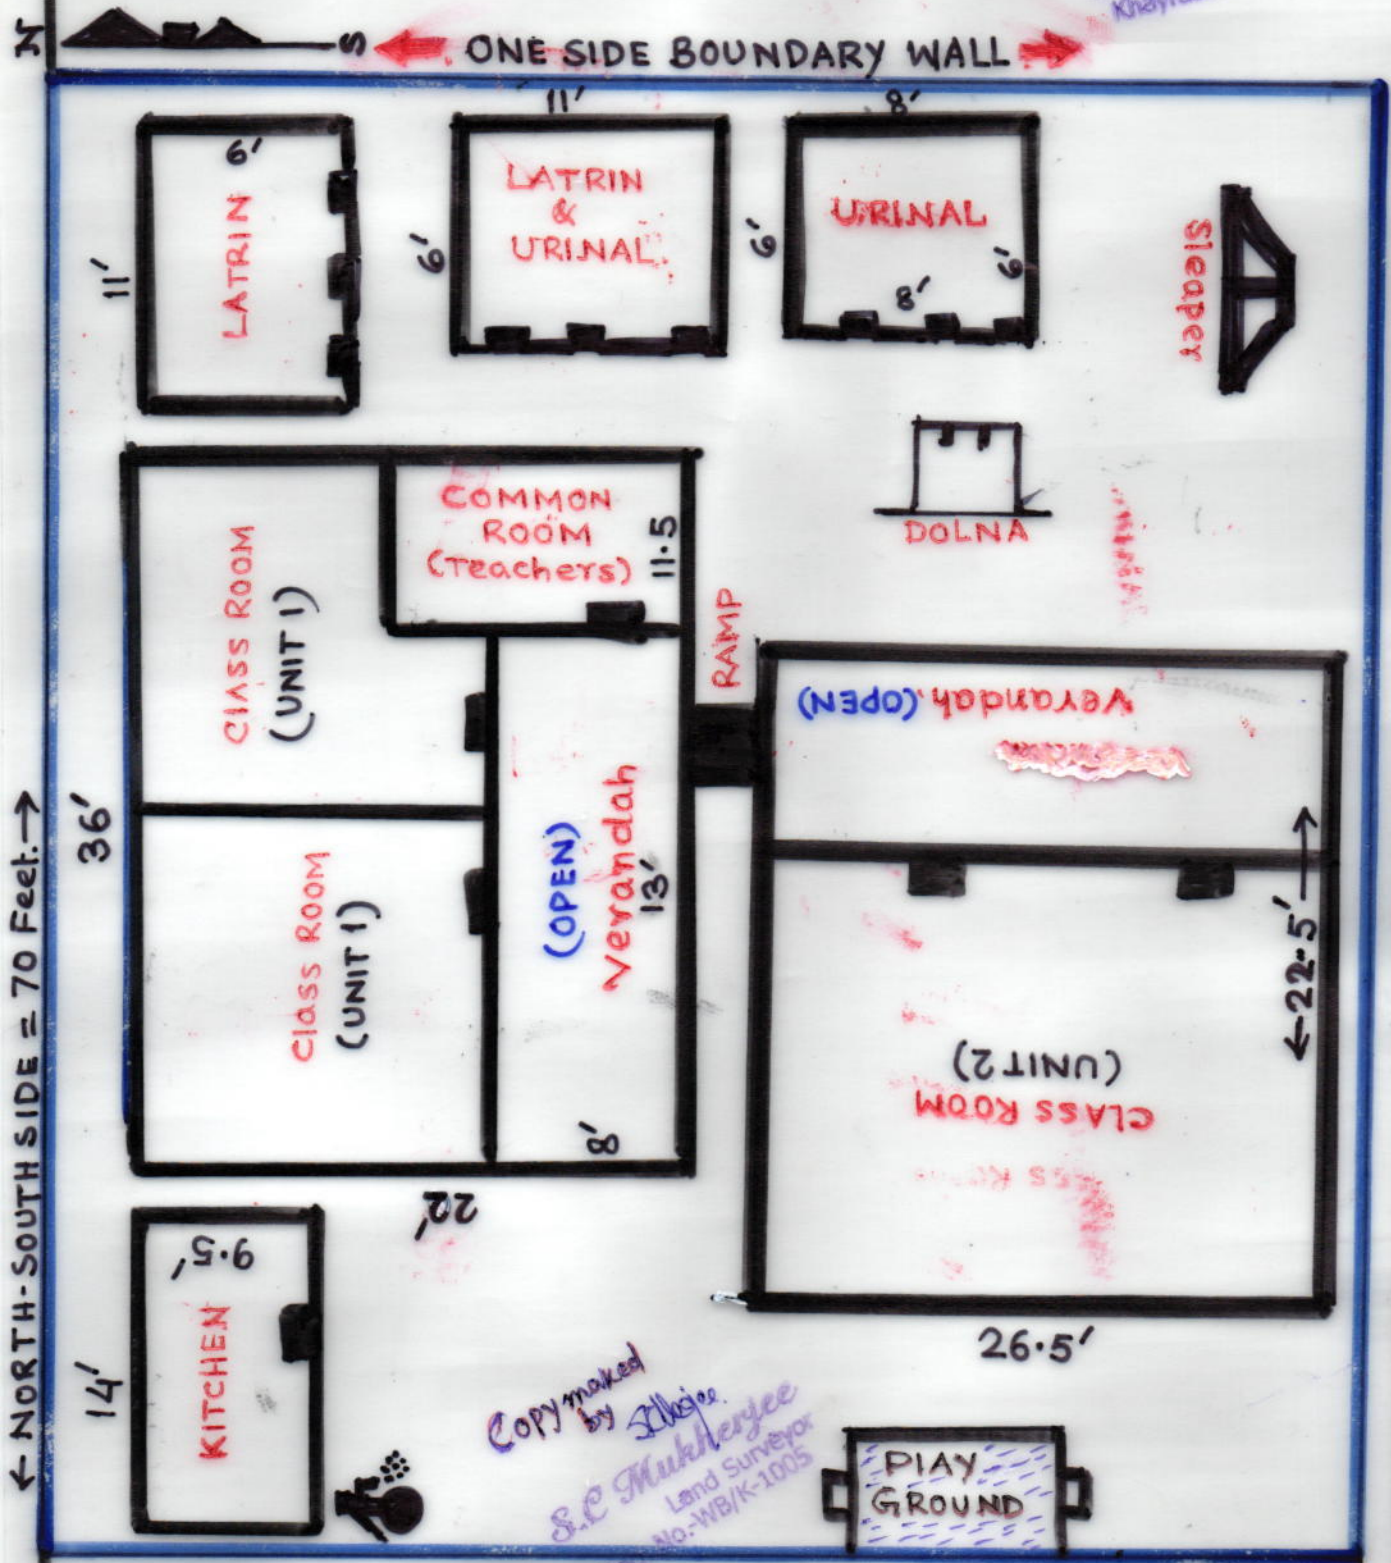

School NAME: BHAGABANDH PRY. SCHOOL.
 CIRCLE: KHAYRASOLE. DISCODE: 19081102503 JL NO - 132
 MOUZA NAME: BHAGABANDH. PLOT NO: 945 KHATIAN NO: 195
 TOTAL LAND: 17 Decimal.
 ACQUIRE (USE AREA): 3.73 Decimal (Approx)

PURPOSE

- LATRIN & URINAL = 180 sq. feet
- KITCHEN PURPOSE = 133 " "
- CLASS ROOM = 1388.25 sq. feet.

B. M. Jha
 Head Teacher
 BHAGABANDH PRY. SCHOOL
 Khayrasole Circle, Birbhum

← ONE SIDE BOUNDARY WALL →

PANCHIRA

K-Sole

Copy made by *S. C. Mukherjee*
 Land Surveyor
 NO. WB/K-1005

← NORTH-SOUTH SIDE = 70 Feet. →