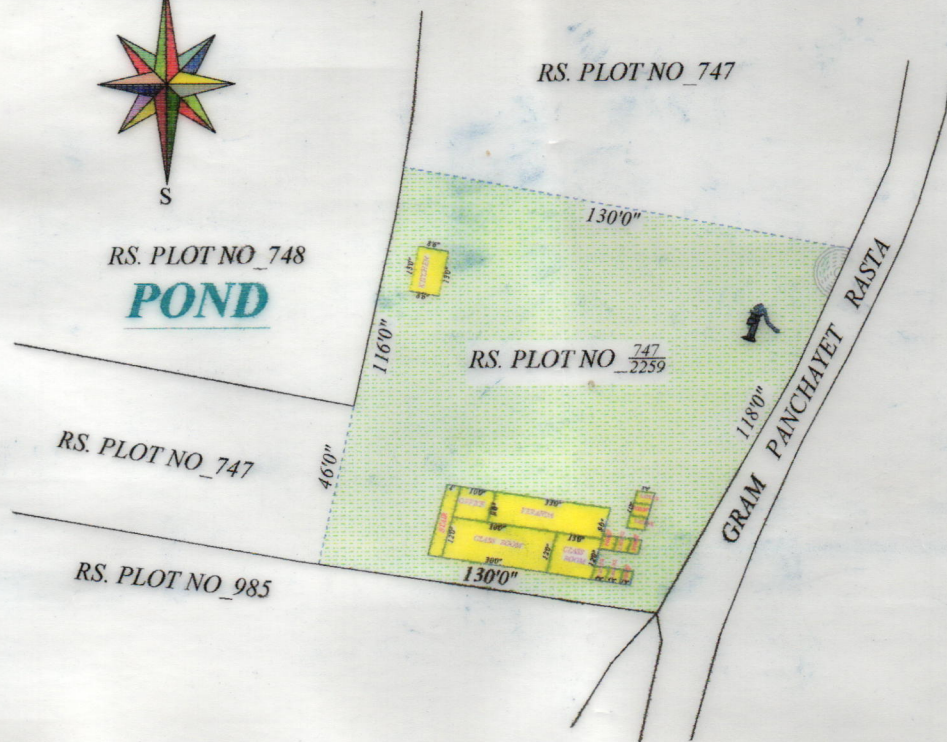

SKETCH MAP OF BHANRA PRIMARY SCHOOL OF
 MOUZA:- BHARARA. J.L. NO 169. PLOT NO 747.
 PS:- KHOYRASOLE. DIST:- BIRBHUM.

SCALE:- 1" = 55'0"

SCHOOL NAME	BHANRA PRIMARY SCHOOL.
DISE CODE	19081109703
CIRCLE	PANCHRA.
BLOCK	KHOYRA SOLE.
PANCHAYET	PANCHRA..
MOUZA	BHARARA.
J. L. NO -	169.
PLOT NO -	747/2259.
KHATAN NO -	210/1
AREA OF LAND	29.80 DECIMAL.
USABLE AREA	29.80 DECIMAL
BUILDING.	
VACAT LAND	

Prepared by

20/8/15
 Syed Abdul Mayeen
 (Land Surveyor)
 Khayrasole, Birbhum
 Regd. No. - 804

Pratodh Kumar Chakrabarty.
 SIGNATURE OF HEAD TEACHER.

Head Teacher
 BHANRA PRATHAMIK VIDYALAYA
 Khayrasole Circle, Birbhum