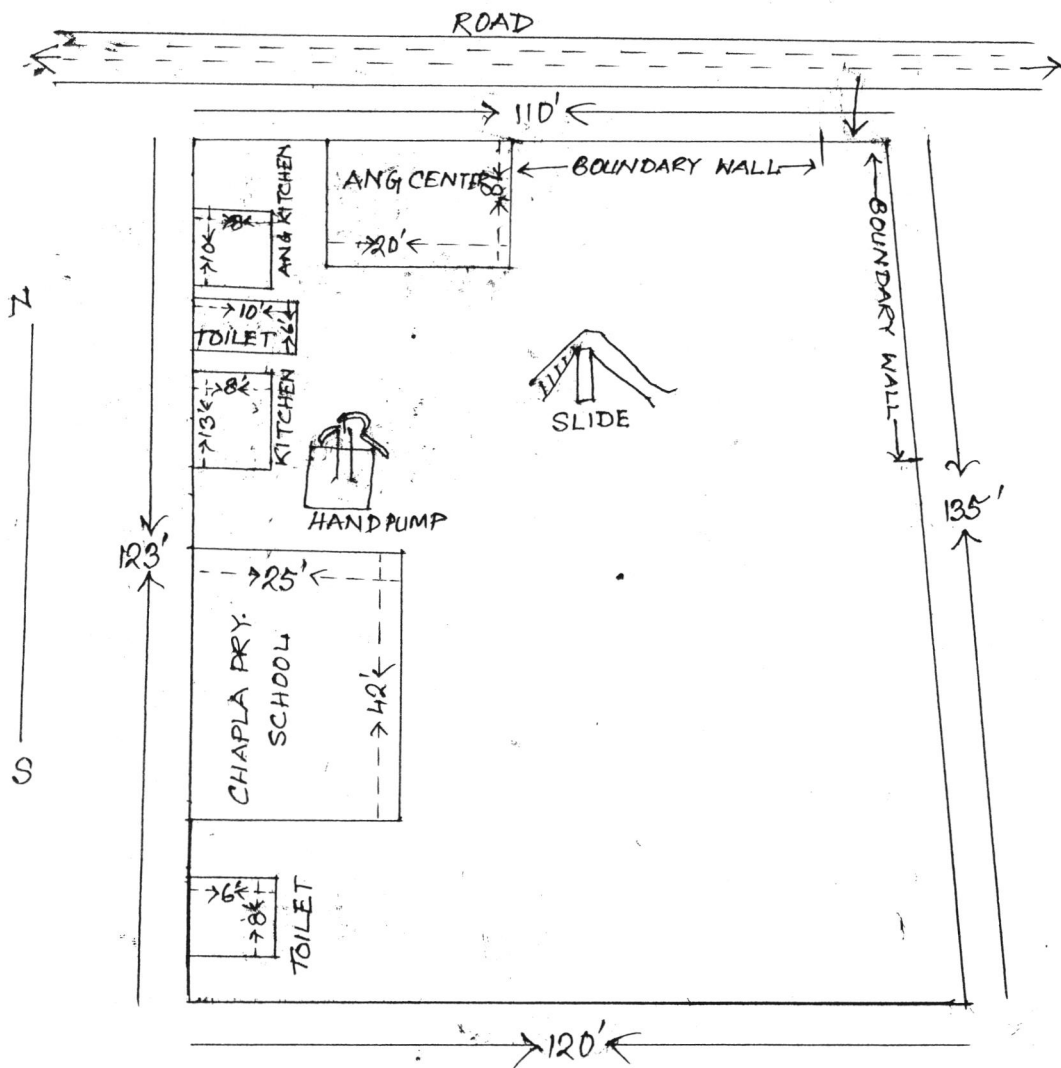

SCHOOL NAME - CHAPLA PRIMARY SCHOOL

DISE. CODE - 19081109602

CIRCLE NAME - KHAYRASOLE

BLOCK NAME - KHAYRASOLE

PANCHYATE - PANCHRA

MOUJA - CHAPLA

J.L. NO. - 168

PLOT NO. - 354, 355

KATHIN NO. -

AREA OF LAND - 14885 Sq Ft

USEABLE AREA - 1702 Sq Ft

FALLOW AREA - 13133 Sq Ft

AREA OF ANG CENTER - 440 Sq Ft

AREA OF UPPER PRIMARY - Nil

Sd/-  
R.R.S. 15  
Head Teacher  
Chapla Pry. School  
Panchrahat, Birbhumi