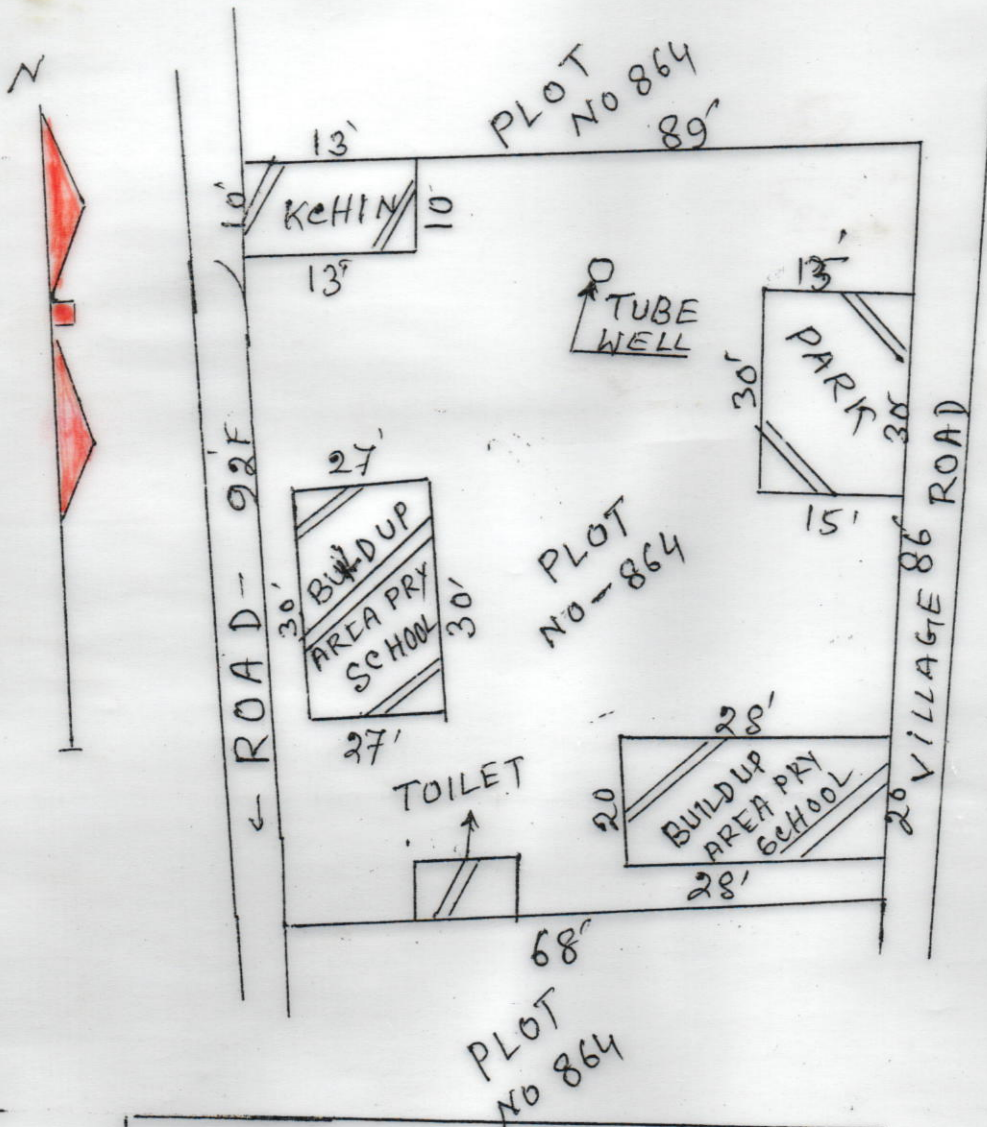

MOUZA KHORIKABAD J.L NO 49
 PS KHAYRASOLE DIST BIRBHUM

No. SCALE

SCHEDULE	
SCHOOL NAME:-	DEBGIANT PRY SCHOOL
DISE CODE:-	19081103402
CIRCLE:-	KHAYRASOLE
BLOCK -	KHAYRASOLE
PANCHAYAT-	NAKRA CONDA
MOUZA:-	KHORIKABAD
JL NO:-	49
PLOT NO:-	864
KHATIAN NO:-	7/8
AREA OF LAND:-	7387 SFT
	0.16958 ACRE
USABLE AREA	2106 SFT
FALLO AREA:-	5281 SFT
AREA OF ANGCENTAR	0.02 ACRE

SK Gulsari Hossain
 22.05.2015
 Surveyor
 Gulsari Hossain
 Naspeta, Birbhum
 Regd. No. W.B./K-110/9