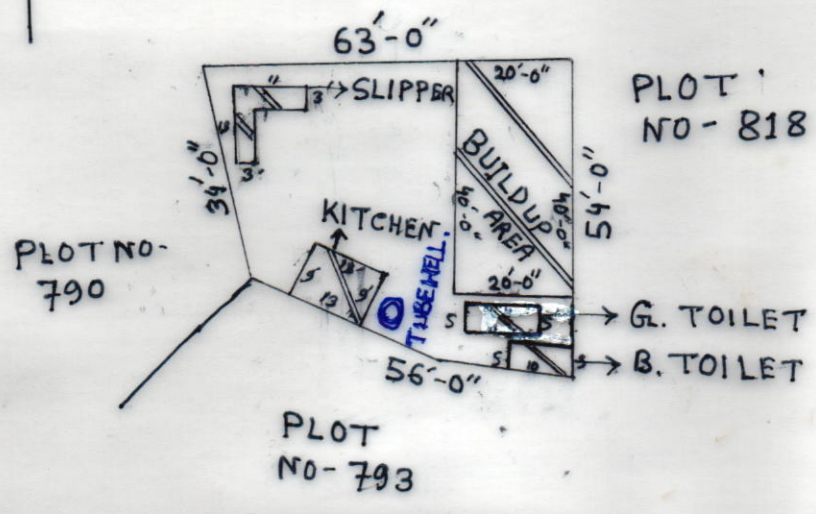

N

MOUZA:- DAMUR TITA, J.L. NO - 24

P.S - KHOYRASOLE, DIST - BIRBHUM.

SCALE :- 33'-0" = 1"

SCHEDULE

SCHOOL NAME:- DEMUR TITA PRIMARY SCHOOL

DISE CODE:- 19081101304

CIRCLE:- KHOYRASOLE

BLOCK:- KHAYRASOLE

PANCHAYAT- RUPUSPUR

MOUZA:- DEMUR TITA

J.L. NO:- 24

PLOT NO - 818

KHATIAN NO:- 127

AREA OF LAND - 2618 S.F.T = 0.06010 ACRE

USABLE AREA:- 1085 S.F.T

FALLOW AREA:- 1533 S.F.T

AREA OF ANG. CENTRE

AREA OF UPPER PRY:-

Prepared & Drawn
by
Asit G.O.P.

Amit G.O.P. (Khoyrasole) Senior Land Surveyor-2001
Regd No-198/K881-St. No-08 (D.P.)
I.C.T. & C.S.O. Kolschat