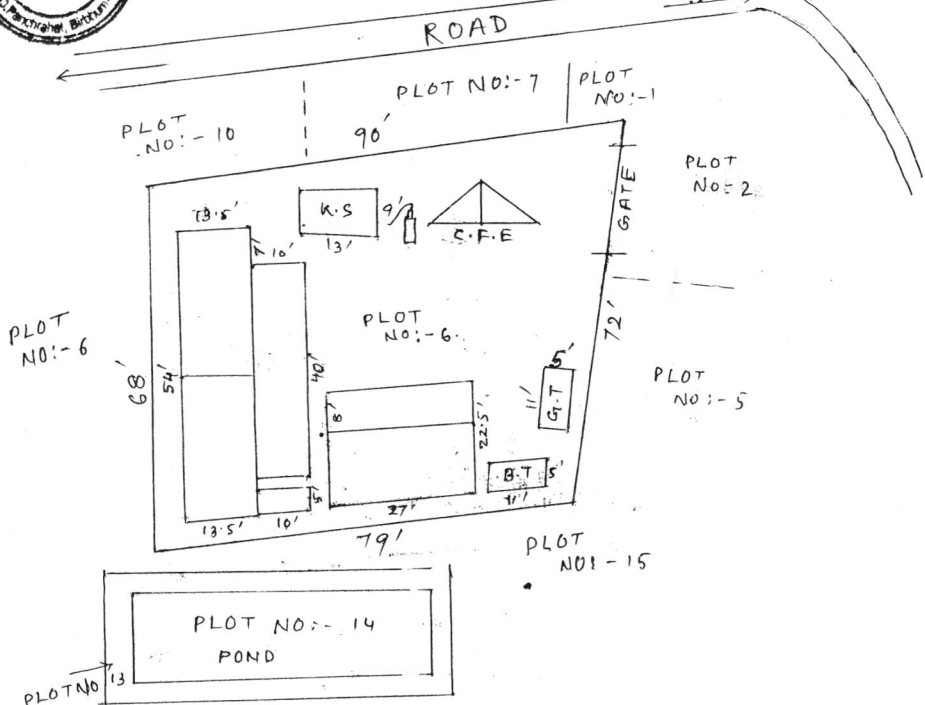

N
S

MOUZA:- DHEROBAZAR, J.L.NO.:- 145

P.S.:- KHOYRASOLE : DIST:- BIRBHUM

SCALE :- 10' = 1 cm.

- K.S → kitchen shade.
- B.T → Boys Toilet.
- G.T → Girls Toilet.
- △ → C.F.E
- ⊕ → Tube well.

Nemai Chakraborty
Head Teacher
Dherobazar P.S. School
Panchrahat, Birbhum

SCHEDULE	
SCHOOLNAME;	DHEROBAZAR PRY. SCHOOL
DISE CODE :-	19081108903
CIRCLE :-	KHOYRASOLE
BLOCK :-	KHOYRASOLE
PANCHAYAT :-	PANCHRA
MOUZA :-	DHEROBAZAR
J.L.NO. :-	145
PLOT NO :-	6
KHATIAN NO. :-	
AREA OF LAND :-	6000 Sft (Approx)
USABLE AREA :-	2016 Sft.
FALLOW AREA :-	3984 Sft.