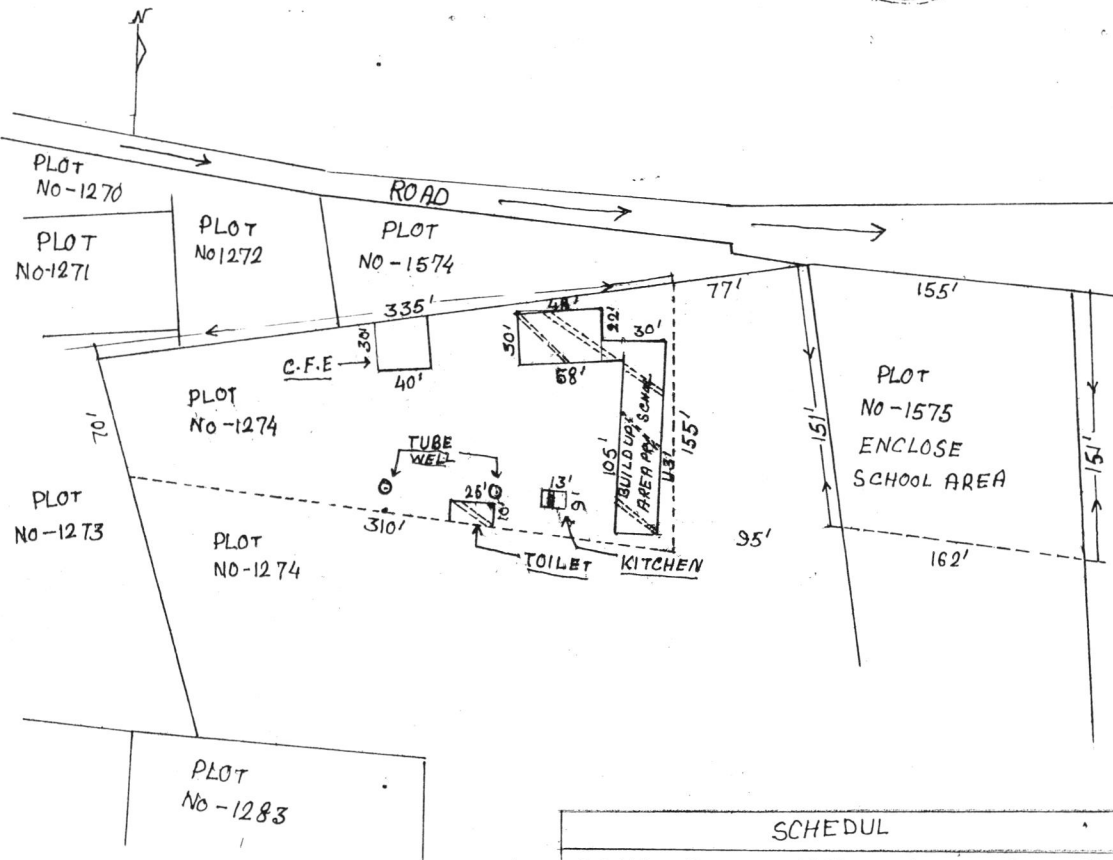

MOUZA - SAGARBHANGA, J.L No - 63

P.S. - LOKEPUR, DIST. - BIRBHUM

SCALE - 66'-0" = 1

SCHEDULE	
SCHOOL NAME -	SAGARBHANGA JUNIOR BASIC SCHOOL
DISE CODE -	19081108701
CIRCLE -	KHAYRASOLE
BLOCK -	KHAYRASOLE
PANCHAYET -	NAKRAKONDA
MOUZA -	SAGARBHANGA
J.L. NO -	063
PLOT NO -	1274, 1274/1575
KHATAI NO -	573
AREA OF LAND -	58808 sqft, 135.0045 ACRE
USABLE AREA -	56808 sqft, 0.1305 ACRE
FALLOW AREA	53122 sqft, 121.9513 ACRE