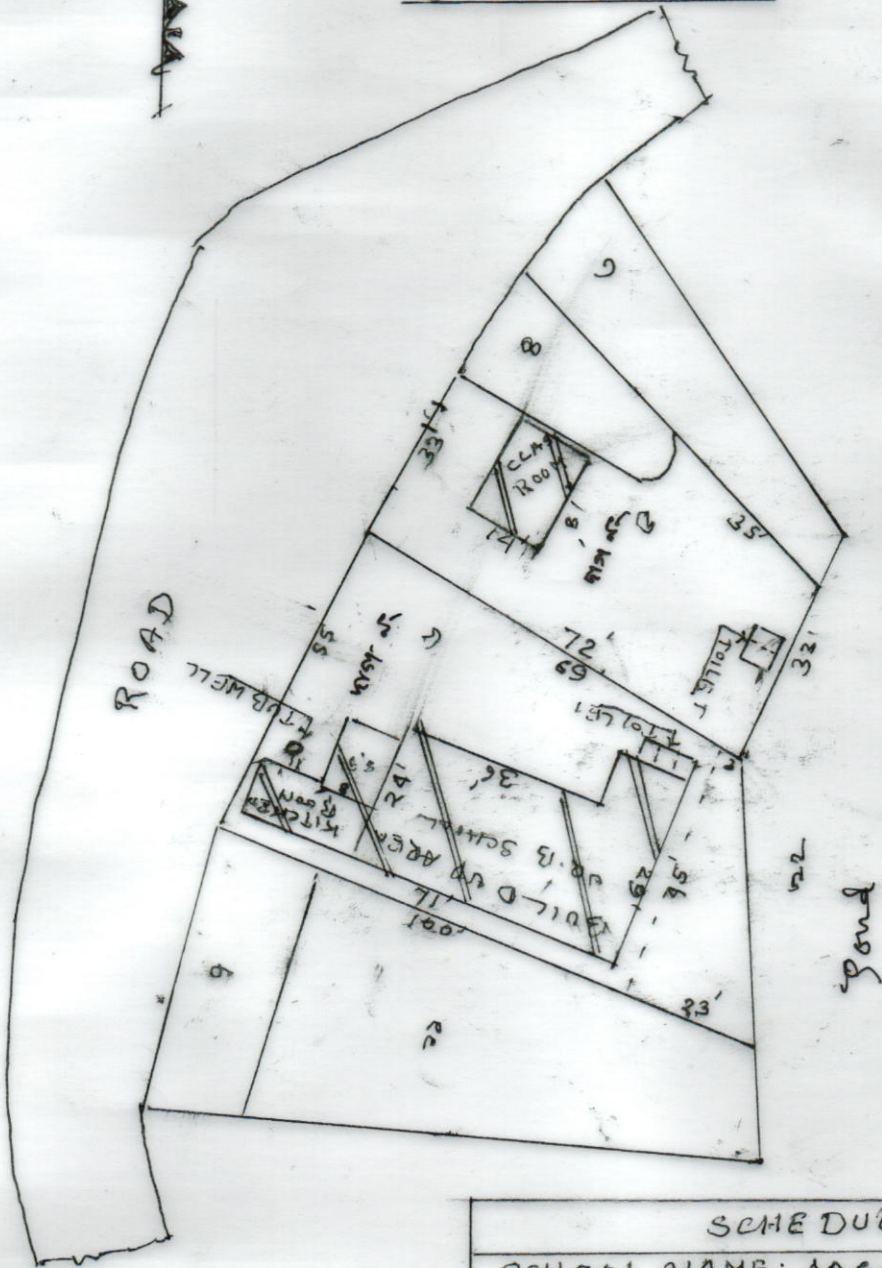

MOUJA - LABPUR, J.L. NO-101

P.S. LABPUR

DIST - BIRBHUM

SCALE - 33'-0" = 1"

SCHEDULE	
SCHOOL NAME:	JAGADAMBA JR. B
DISE CODE:	19080408403
CIRCLE :-	LABPUR
BLOCK :-	LABPUR
PANCHAYAT:	LABPUR 100
MOUJA -	LABPUR
J.L. NO -	101
PLOT NO -	5 & 6
KHATA NO -	541 & 1
AREA OF LAND:-	
FROM PLOT NO - 5 -	2539 SRT = 0.0581 ACAR
FROM PLOT NO - 6 -	4291 SRT = 0.0985 ACAR
USABLE AREA - 6322 SRT	
FALLOW AREA 508 SRT	
DRAWN BY: Biswapati Roy	