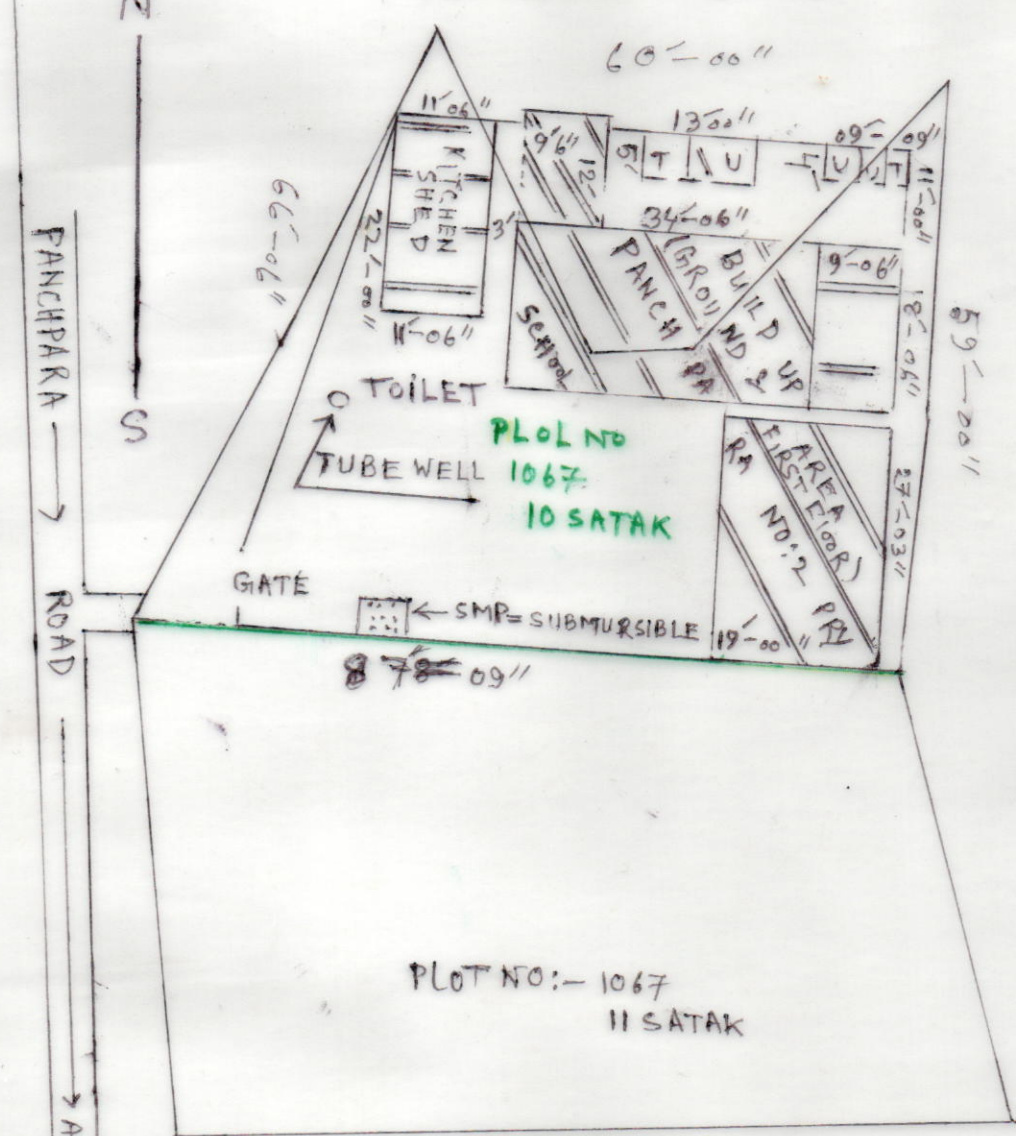

MOUZA :- PANCH PARA JL. NO 144
 PS :- LABPUR DIST :- BIRBHUM

SCALE :- 1" = 22' 00"

SCHEDULE

SCHOOL NAME :- PANCH PARA NO 2 PRY
 DISE CODE :- 19080411202
 CIRCLE :- LABPUR
 BLOCK :- LABPUR
 PANCHAYAT :- DWARKA
 MOUZA :- PANCH PARA
 JL. NO :- 144
 PLOT NO :- 1067
 KHATAI NO :- 1858
 AREA OF LAND :- 4356 S.F.T.
 = 0.10 ACRE
 USABLE AREA = 1503 S.F.T.
 FALLOW AREA = 2853 S.F.T.

Bablu Dhebar
 25.05.2015
 SEAL & SIGN OF HT

Head Teacher,
 PANCH PARA NO. 2 PRY. SCHOOL
 Kaudram, Birbhum

SIG OF A.M.M.
 25.05.15

MD MURSHED ALI
 SENIOR SURVEYOR S.R. NO. 242
 P.O. PANCH PARA P.O. SHOWGRAM
 P.S. LABPUR, DT. BIRBHUM, W.B.