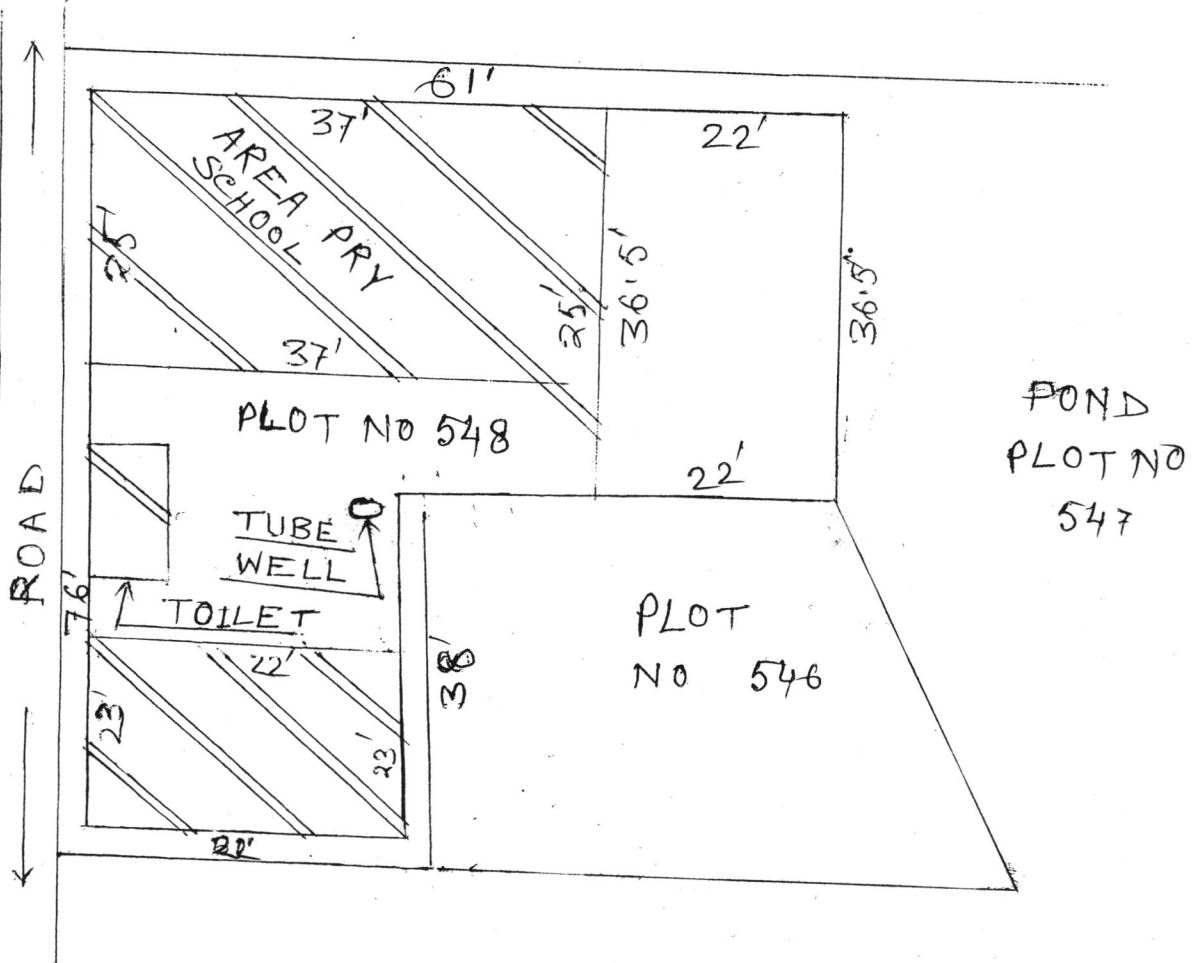

N

MOUZA:- BAGHA J.L. NO:- 167  
P.S.:- LABPUR; DIST:- BIRBHUM  
SCALE:- 33'-0" = 1"

SCHEDULE
SCHOOL NAME:- BAGHA PRY
DISE CODE:- 190413802
CIRCLE:- LABPUR (SOUTH)
BLOCK:- LABPUR
PANCHAYAT:- THIBA
MOUZA:- BAGHA
J.L. NO- 167
PLOT NO:- 548
KHATIAN NO:- 153
AREA OF LAND:- 3495 S. FT
USABLE AREA- 2234 S. FT
FALLOW AREA:- 1261 S. FT