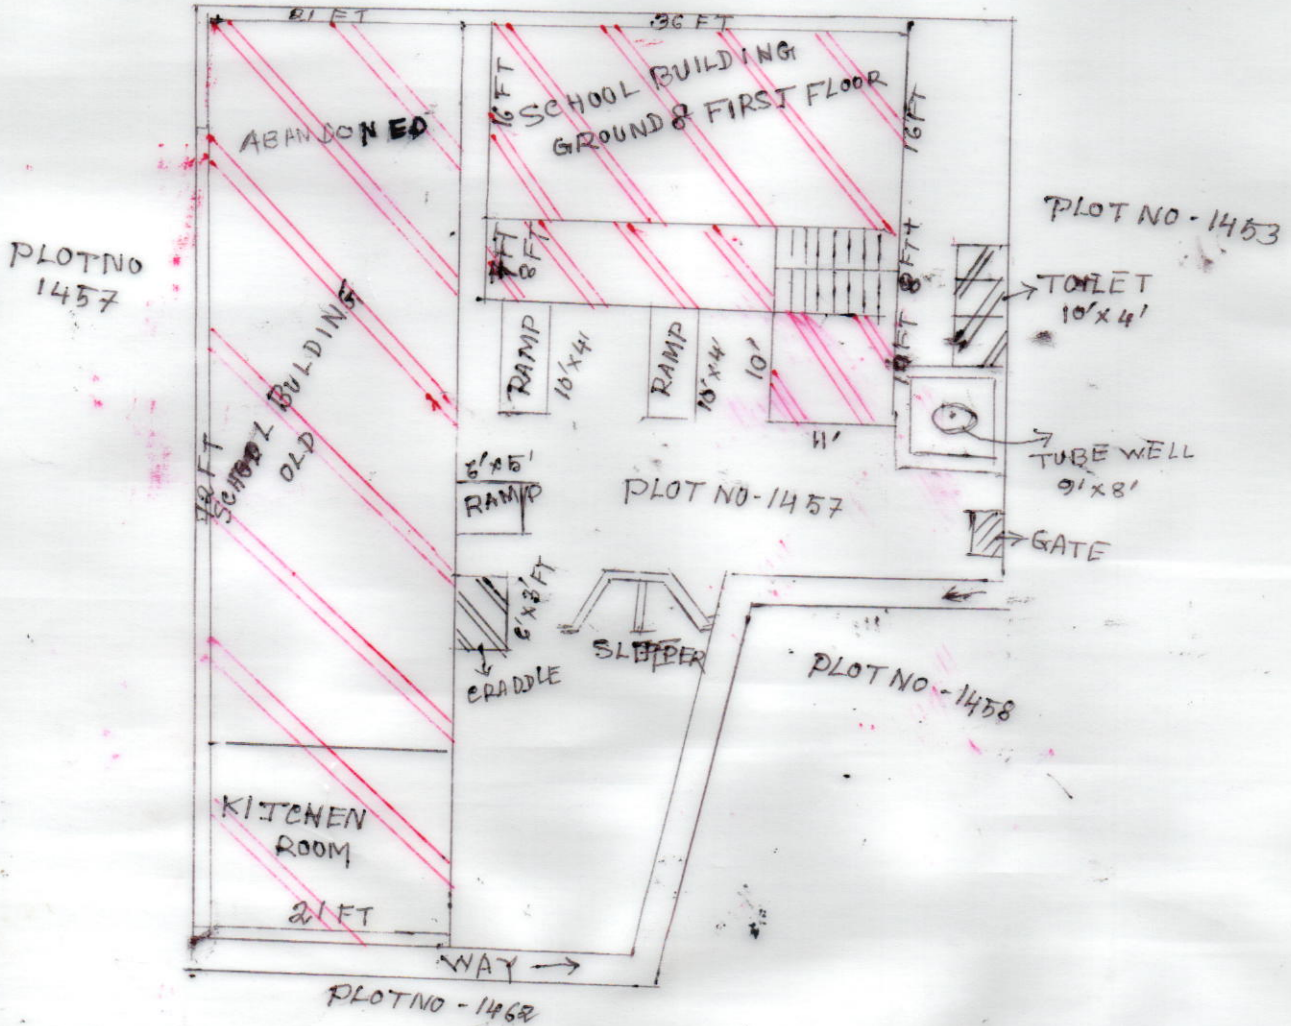

MOUZA - SHITALGRAM ; J.L. NO - 118
 P-S- LABPUR ; DIST - BIRBHUM
 SCALE = 1" = 16'6"

PLOT NO - 1454

SCHOOL NAME - SHITALGRAM DRY SCHOOL
 DISE - CODE -
 CIRCLE -
 PANCHAYAT - KURUNNAHAR
 MOUZA - SHITALGRAM
 J.L. NO - 118
 PLOT - NO - 1457
 KHATIAN NO -
 AREA OF LAND - 4792 S/FT = 11 SATAK
 USABLE AREA - 3485 S/FT = 08 SATAK
 FALLOW AREA - 1306 S/FT = 03 SATAK