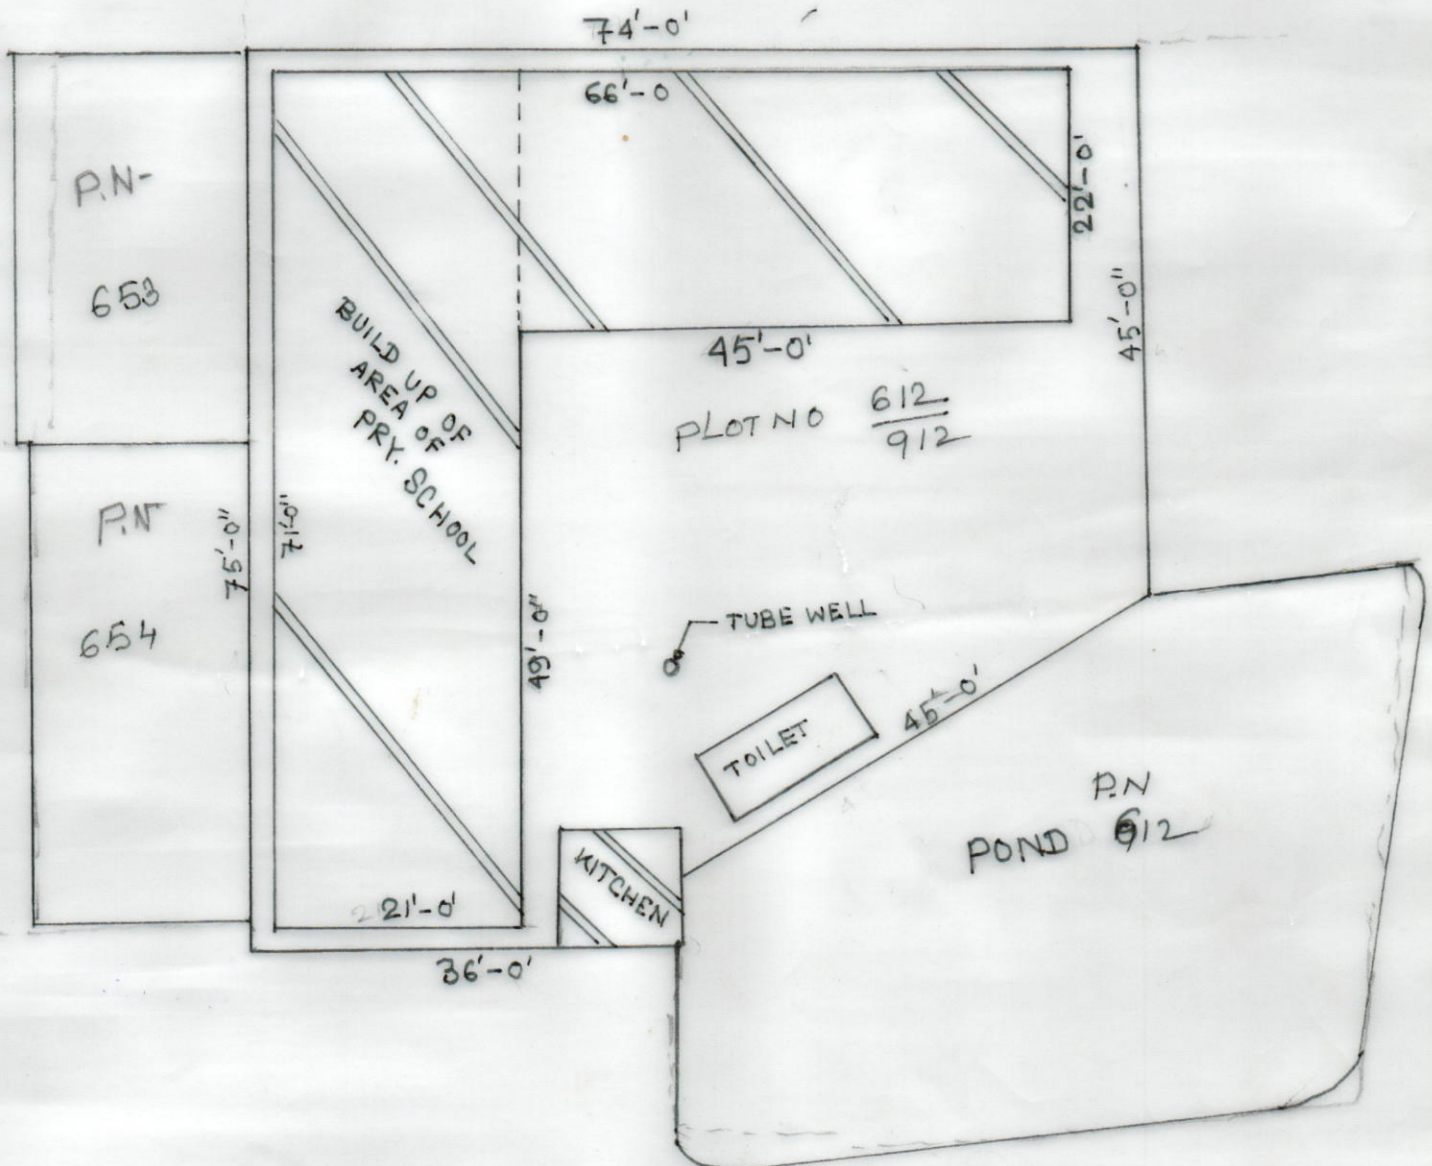

MOUZA - JAMALPUR, J.L. - 55

P.S. - MAYURESWAR, DIST - BIRBHUM.

SCALE - 16' = 1"

SCHEDULE

SCHOOL NAME - JAMALPUR PRY
 CIRCLE - MALLAR PUR EAST
 BLOCK - MAYURESWAR - I
 PANCHAYET - KANACHI
 MOUZA - JAMALPUR, J.L. - 55
 PLOT NO - 612/912, K.H. NO = 125
 AREA OF LAND = 4866 SQ FT OR 11.17 SATAK
 USABLE AREA = 2481 SQ FT OR 5.9 SATAK
 DISTRICT CODE NO = 19081801802