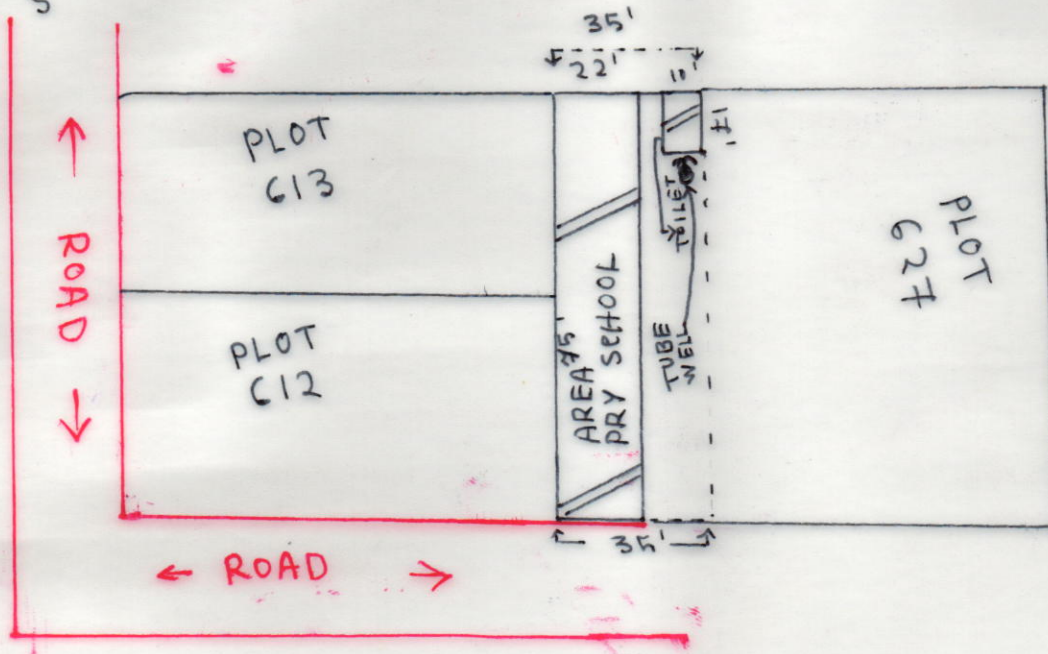

MOUZA - NAMOKANDA ~~PRINOSCHO~~ J.L. NO - 34

P.S. - MAYURESWAR ; DIST - BIRBHUM

SCALE :- 33' - 0' = 1"

SCHEDULE

SCHOOL NAME -	NAMOKANDA PRY SCHOOL
DISE CODE -	19081802701
CIRCLE	MOLLARPUR EAST
BLOCK -	MAYURESWAR-1
PANCHAYAT -	TALOWAN
MOUZA -	NAMOKANDA
J.L. NO -	34
PLOT NO -	626
KHATIAN NO -	204
AREA OF LAND -	2625 SFT.
	= 0.06026 ACRE
USABLE AREA -	1875
FALLOW AREA -	750
AREA OF ANG CENTRE -	NO
AREA OF UPPER PRY -	NO

Rama Ranjan Dutta
18/5/15

R. R. DUTTA
Surveyor
S. I. No. 18/15
of Survey Institution

Chandan Kumar Mondal,
SEAL & SIG OF H.T.

Head Teacher
Namokanda Pry. School
P.O:-Talwan, Birbhum