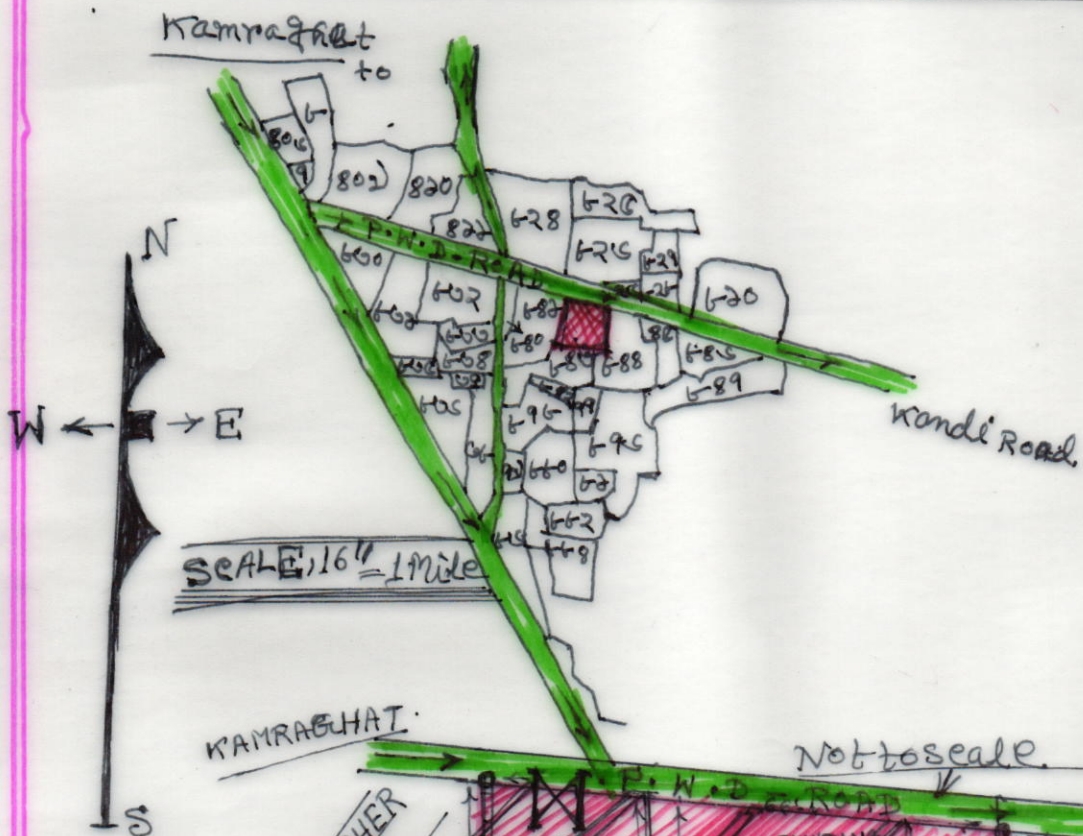

SKETCH MAP OF MOUZA:- KAMRA  
J.L. NO:- 50 ; POLICE STATION:- MAYURESWARU  
DISTRICT:- BIRBHUM, OF PLOT NO:- 843.  
AREA:- 12 DECIMAL 7 IN FEVER OF SADARHAT PRY SCHOOL

**SCHEDULE :-**  
 SCHOOL NAME - SADARHAT  
 HAT ADBASI PRY  
 SCHOOL: J.L NO:- 50  
 PLOT NO - 843  
 KHATIAN NO - 34  
 KHATIAN NO - 34  
 AREA:- 12 DECIMAL  
 PANCHIT - TALONGA  
 BLOCK: - MOLLARPUR  
 BLOCK:- MAYURESWARU

SEAL -  
 SIGNATURE OF THE HEAD TICHER  
 B. B. Bena  
 Head Teacher  
 Sadarhat Adbasi Pry School  
 Dwaruri - Birbhum

PLOT NO:- 843

সদরহাট নলকুমা আমিল সামিতি  
 বসি নং - ১৪৩৩

SIGNATURE OF AMIN  
 Sudhakar Mondal  
 Vill:- Kamra - Birbhum.