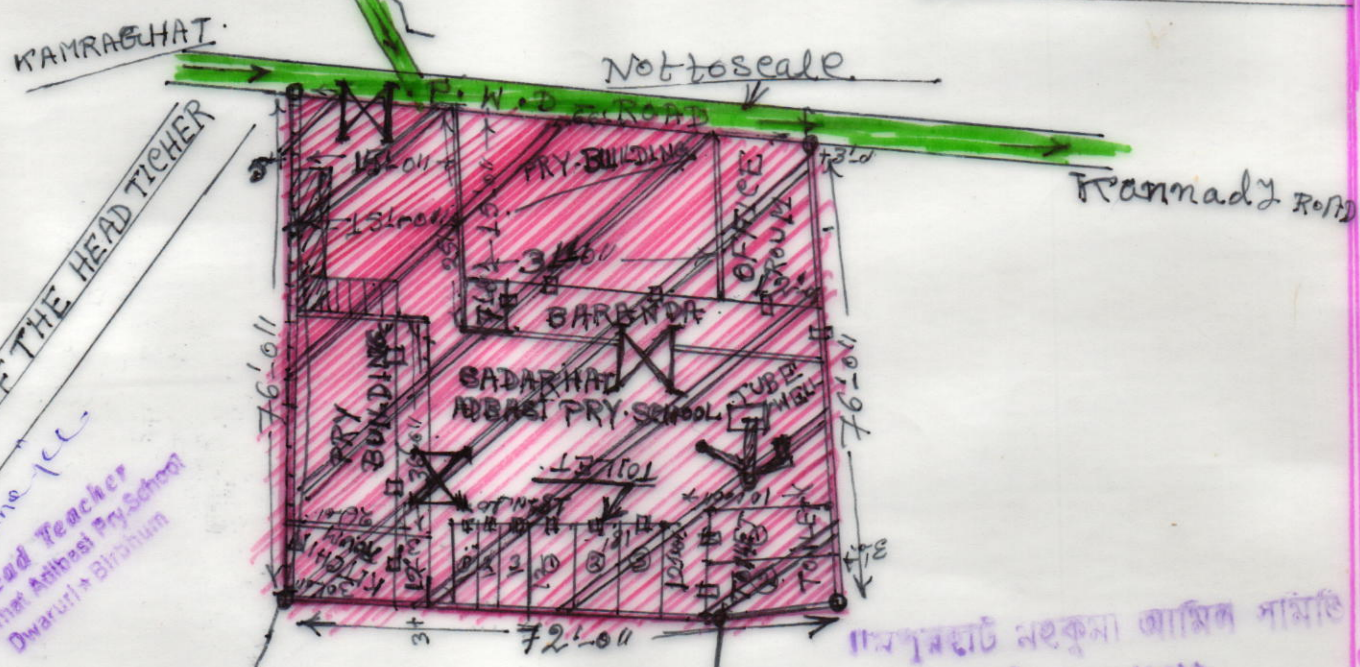

SKETCH MAP OF MOUZA:- KAMRA  
J.L. NO:- 50 ; POLICE STATION:- MAYURESWARU  
DISTRICT:- BIRBHUM, OF PLOT NO:- 843.  
AREA:- 12 DECIMAL 7 IN FEVER OF SADARHAT PRY SCHOOL

**SCHEDULE :-**  
 SCHOOL NAME - SADARHAT  
 HAT ADBASI PRY  
 SCHOOL: J.L NO:- 50  
 PLOT NO - 843  
 KHATIAN NO - 34  
 KHATIAN NO - 34  
 AREA:- 12 DECIMAL  
 PANCHIT - TALONGA  
 BLOCK: - MOLLARPUR  
 BLOCK:- MAYURESWARU

SEAL -  
 SIGNATURE OF THE HEAD TICHER  
 B. B. Bena  
 Head Teacher  
 Sadarhat Adbasi Pry School  
 Dwaruri - Birbhum

PLOT NO:- 843

সদরহাট নলকুমা আমিল সামিতি  
 বসি নং - ১৪৩৩

SIGNATURE OF AMIN  
 Sudhakar Mondal  
 Vill:- Kamra - Birbhum.