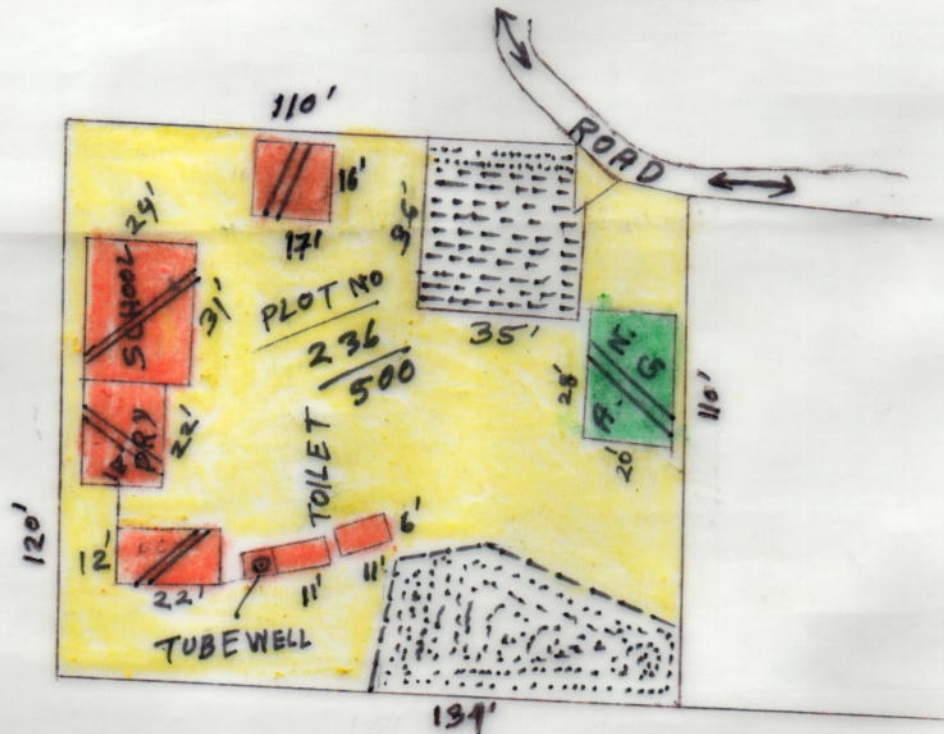

MOUZA-DEWAN PARA. J.L.NO-213
 P.6- MAYURESWAR, BIRBHUM
 SCALE-1/4" = 1 MILE

SCHEDULE	
SCHOOL NAME -	DEWAN PARA PRY SCHOOL
DISE CODE -	19081908004
CIRCLE -	MAYURESWAR
BLOCK -	MAYURESWAR - II
PANCHAYAT -	KOLESWAR
MOUZA, J.L. NO -	DEWAN PARA - 213
PLOT. NO -	236/500 KHATIAN, NO -
AREA OF LAND -	15681 SFT, 0.36000 ACRE
USABLE AREA -	3628 SFT, 0.32287 ACRE
AREA OF A.G. CENTRE -	0.12855 ACRE
FALLOW AREA -	12053 SFT
PUBLIC HOUSE -	1260 SFT
PONDS WATER -	2625 SFT

Rose Krishna Mondal
 20.5.15

Head Teacher
 Dewanpara Pry. School
 Koleswar, Birbhum

THIS IS KR. MONDAL
 VILL - BIRNAGARI
 P.O - DASPALSA
 DIST- BIRBHUM
 REG - 1061

SIG. OF AMIN