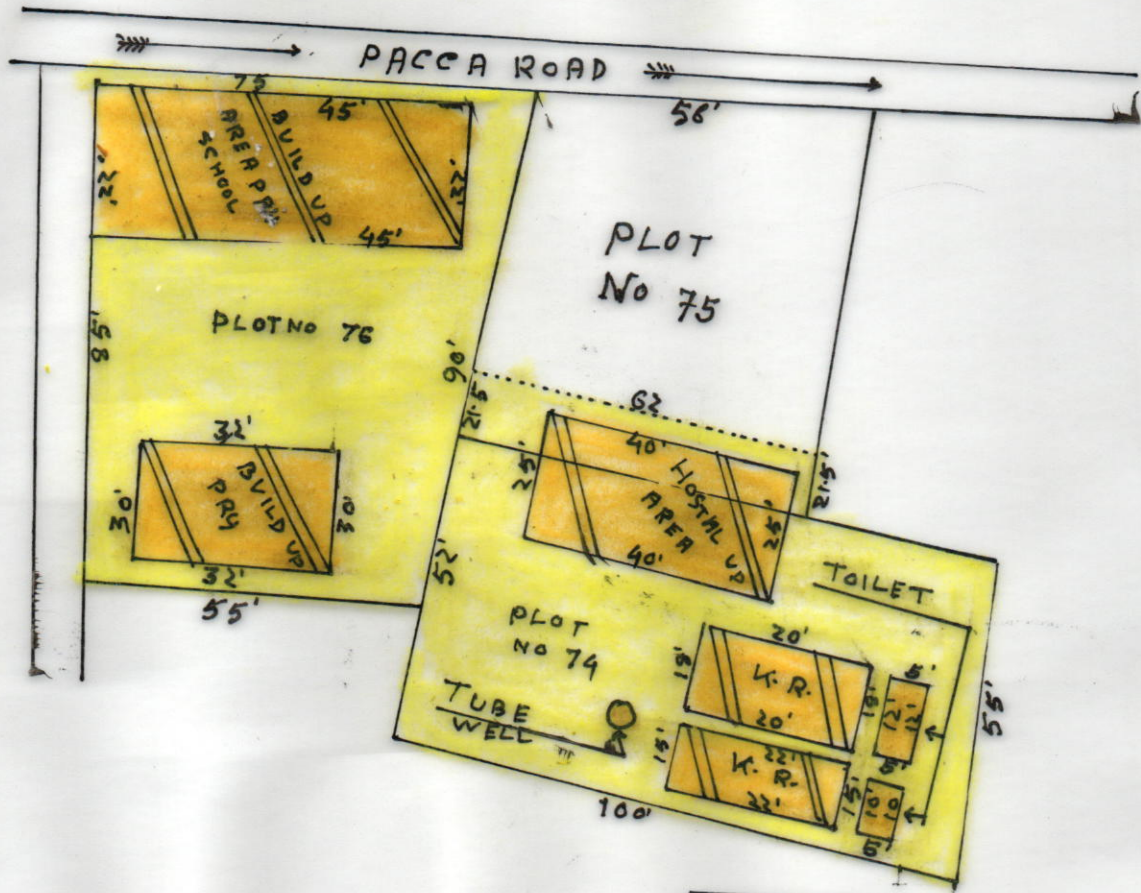

School No - 65

MOUZA :- KUMARPUR J.L. NO- 218
 P.S :- MAYURESWAR; DIST :- BIRBHUM
 SCALE :- 33'0" = 1"

SCHEDULE	
SCHOOL NAME :-	KUMARPUR PRY.
DISE CODE :-	19081907304
CIRCLE :-	MAYURESWAR-II
BLOCK :-	MAYURESWAR-II
PANCHAYAT :-	DHEKA
MOUZA :-	KUMARPUR
J.L. NO :-	218
PLOT NO :-	76, 75, 74
KHATIAN :-	100, 601, 303
AREA OF LAND :-	5731+1306+5216
	= 12253 SFT = 0.2812 ACRE
USABLE AREA :-	3750 SFT
FALLOW AREA :-	8503 SFT