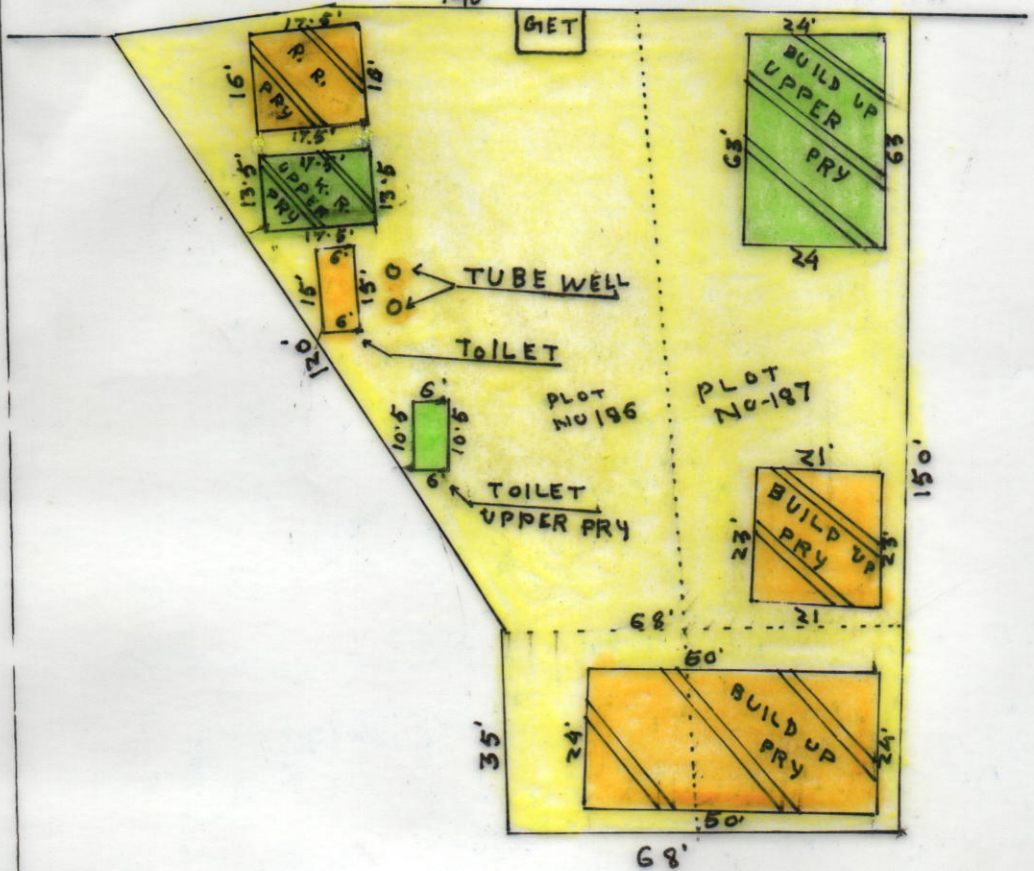

MOUZA - NANDULIA :- J. L. No 114

P. S. MAYURESWAR : DIST :- BIRBHUM

SCALE :- 33'0" = 1"

← G. P. ROAD 140' →

SCHEDULE

SCHOOL NAME :- NANDULIA PRY. SCHOOL

DISE CODE :- 19081902402

CIRCLE :- MAYURESWAR II

BLOCK :- MAYURESWAR II

PANCHAYAT :- SATPALSA

MOUZA :- NANDULIA J.L.No-114

PLOT No - 197, 196

KHATIAN :- 209 277

AREA OF LAND :- 14520 SFT.

= 0.333333 ACRE

USABLE AREA = 3857 SFT.

FALLOW AREA = 10663 SFT.

AREA OF UPPER PRY :- 1804 SFT.

Kavani Manasa

Head Teacher
Nandulia Pry. School
P.O - Unchpur, Birbhum

Dholanath Choudhury
R.S. No. 6639/3/4249

Bholanath Choudhury
Mihapalga, Birbhum