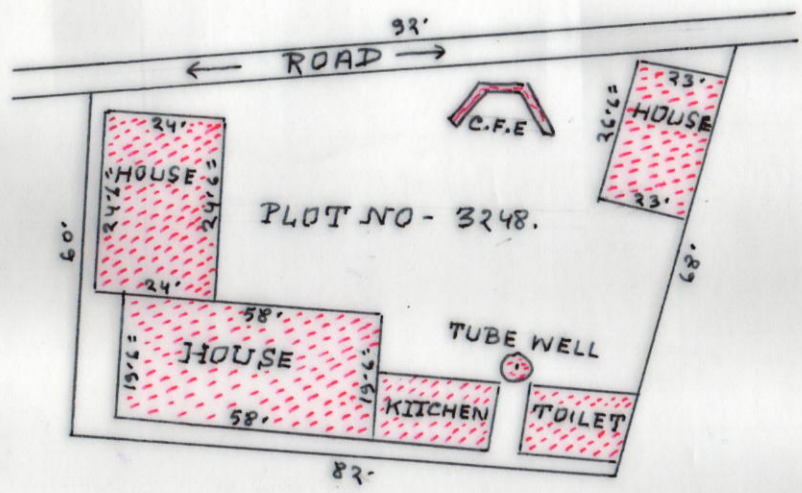

MOUZA:- NISCHINTAPUR, J.L. NO- 37  
P.S:- MD. BAZAR; DIST:- BIRBHUM.

SCALE - 01" = 330'

SCHEDULE :-	
SCHOOL NAME:-	DARSANDARIA PRY SCHOOL.
DISE CODE:-	190801102.
CIRCLE :-	MD. BAZAR NEW.
BLOCK :-	MD. BAZAR.
PANCHAYAT :-	HINGLO.
MOUZA :-	NISCHINTAPUR.
J.L. NO:-	37
PLOT NO:-	3248
KHATIAN NO:-	*
AREA OF LAND:-	5662 SFT OR 13 SATOK.
USABLE AREA:-	2564 SFT
FALLOW AREA:-	3098 SFT