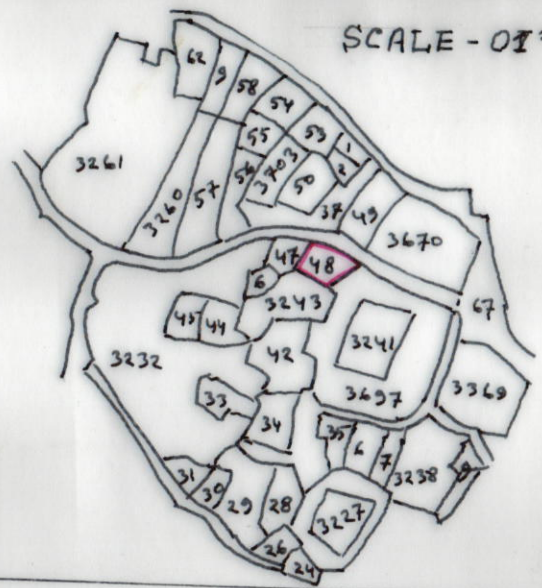

MOUZA:- NISCHINTAPUR, J.L. NO- 37  
P.S:- MD. BAZAR; DIST:- BIRBHUM.

SCALE - 01" = 330'

SCHEDULE :-	
SCHOOL NAME:-	DARSANDARIA PRY SCHOOL.
DISE CODE:-	190801102.
CIRCLE :-	MD. BAZAR NEW.
BLOCK :-	MD. BAZAR.
PANCHAYAT :-	HINGLO.
MOUZA :-	NISCHINTAPUR.
J.L. NO:-	37
PLOT NO:-	3248
KHATIAN NO:-	*
AREA OF LAND:-	5662 SFT OR 13 SATOK.
USABLE AREA:-	2564 SFT
FALLOW AREA:-	3098 SFT