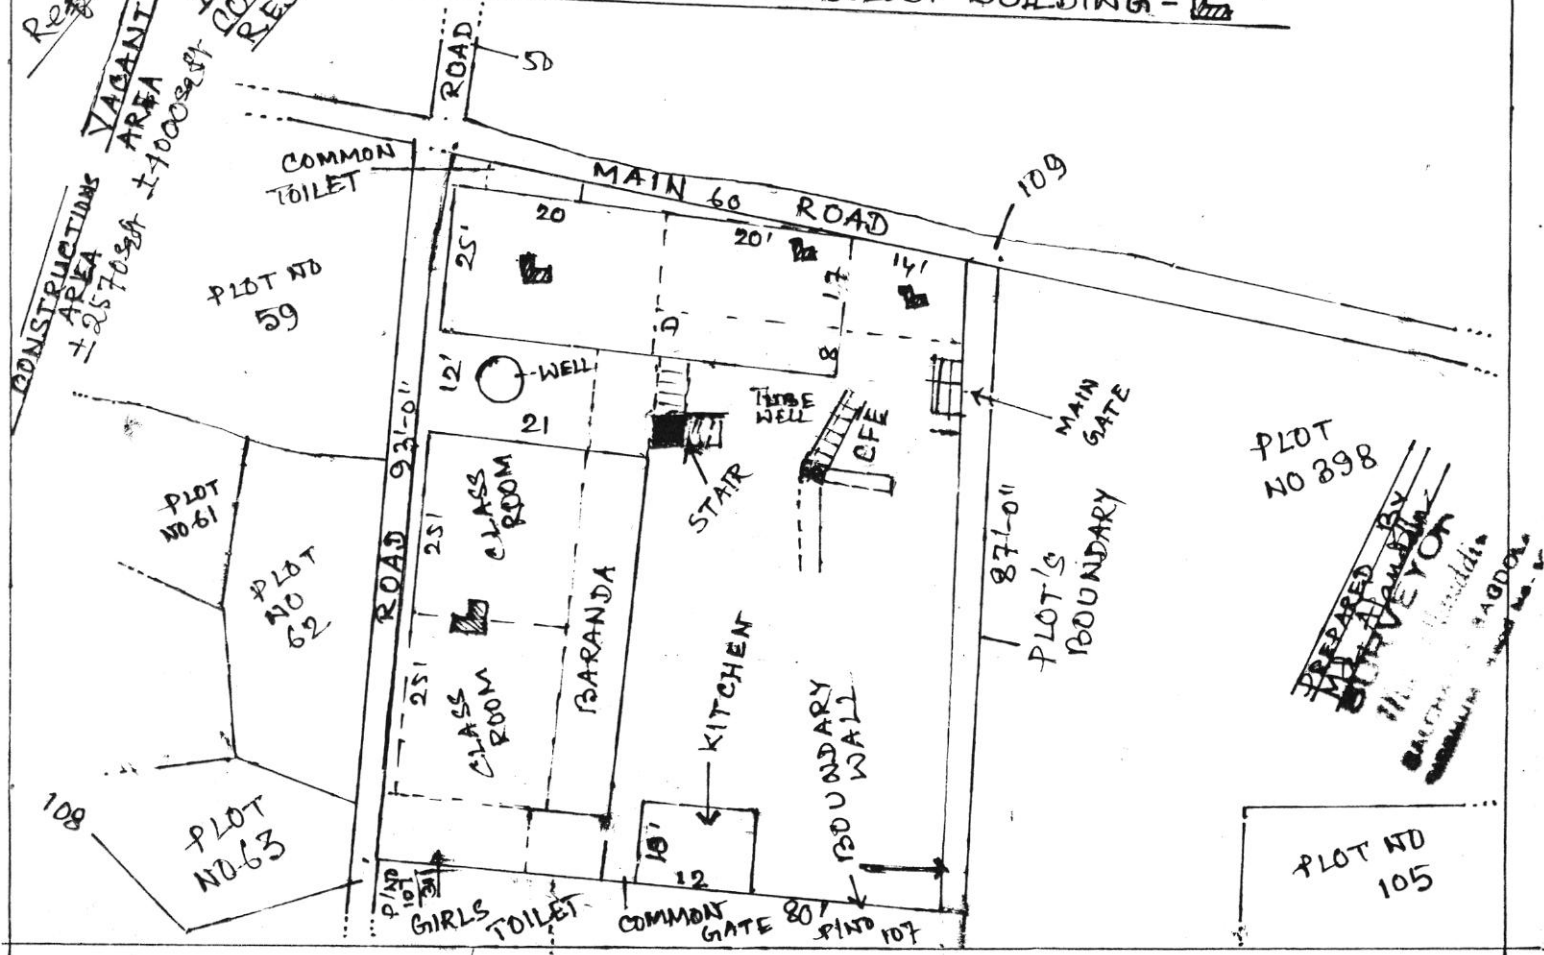

SHOWING THE SKETCH MAP OF MOUZA MAKDUMNAGAR, J.L. NO 33
PLOT NO 107/310 P.S- MD. BAZAR, DIST- BIRBHUM, MAKDAMNAGAR
PRIMARY SCHOOL UNDER MD. BAZAR CIRCLE, MAKDAMNAGAR *
MD. BAZAR * BIRBHUM. SCALE - 16" = 1 MILE

ENLARGED WITHOUT SCALE AND MARKED THE CONSTRUCTIONS. SYMBOL OF BUILDING -

Red
A RECORD AREA OF PLOT NO 107/310 IS 15 DEC AND COVERED WITH RED INK.

VACANT AREA ± 1000 sq ft
CONSTRUCTIONS AREA ± 2570 sq ft