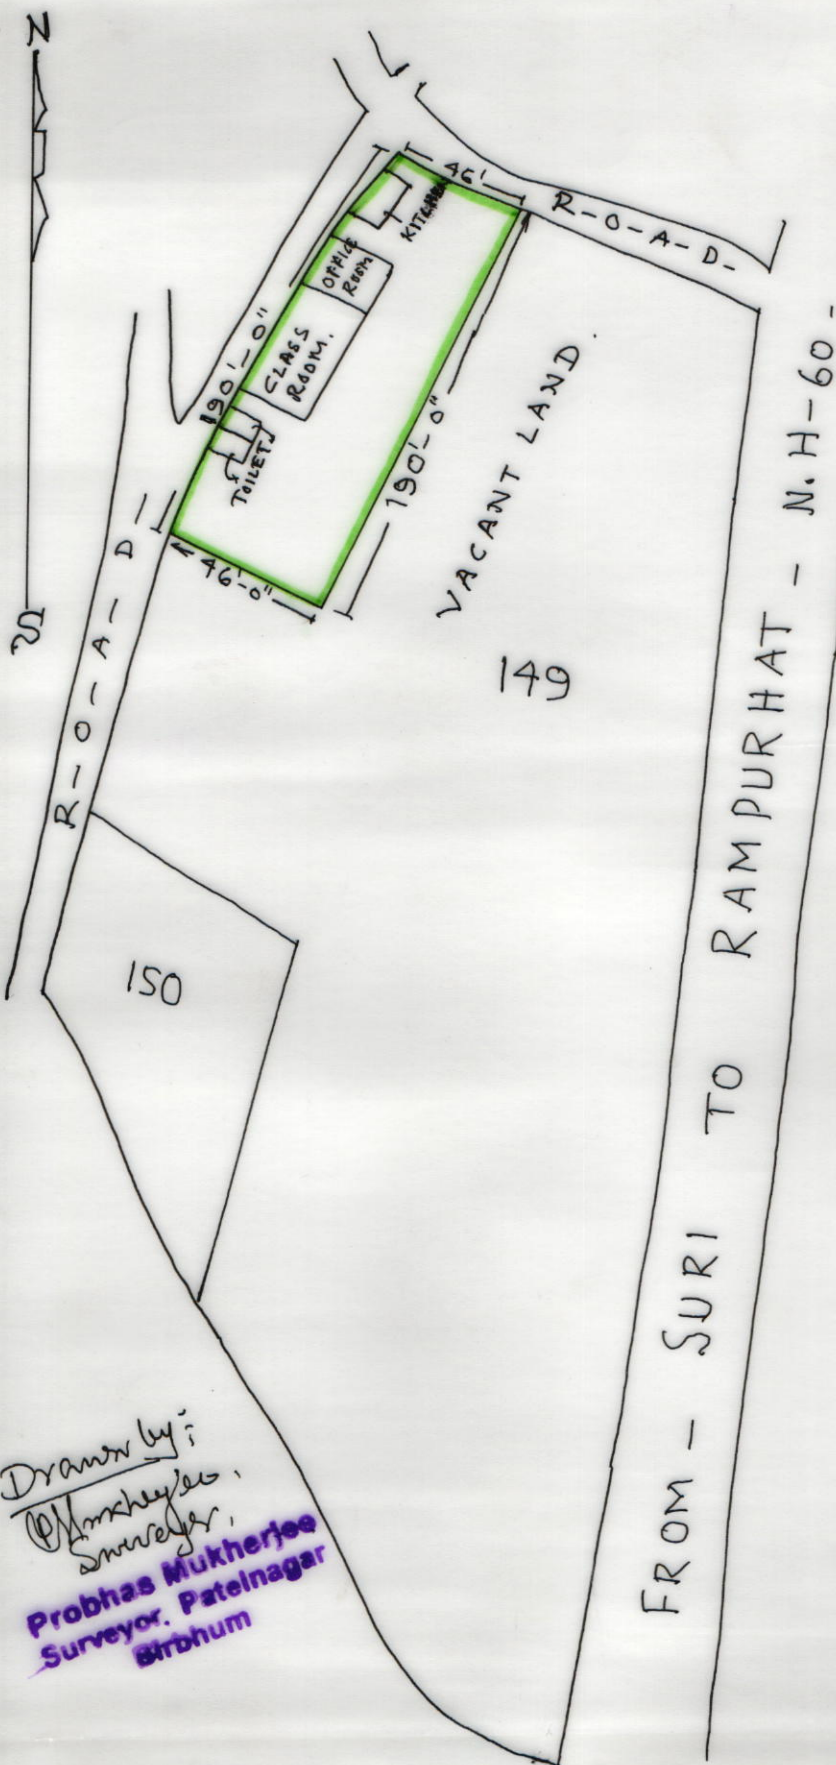

MD. BAZAR PASCHIM PARA PRIMARY SCHOOL, VILL- MD. BAZAR,
 P.O + P.S - MD. BAZAR. DIST- BIRBHUM. SCALE = 66' = 1"

LAND SCHEDULE :-

MOUZA -	JL. NO.	PLOT NO.	AREA
MD. BAZAR	125	149	20 SATAK

AREA SHOWN THUS ,

REFERENCE :-

MD. BAZAR PASCHIM PARA PRIMARY SCHOOL. VILL- MD. BAZAR.
P.O + P.S - MD. BAZAR. DIST- BIRBHUM.
DISE CODE :-
CIRCLE :- MD. BAZAR.
BLOCK :- MD. BAZAR.
PANCHAYAT :- MD. BAZAR.

Drawn by:
 Anshu Kumar
 Surveyor,
 Probhas Mukherjee
 Surveyor, Patelnagar
 Birbhum