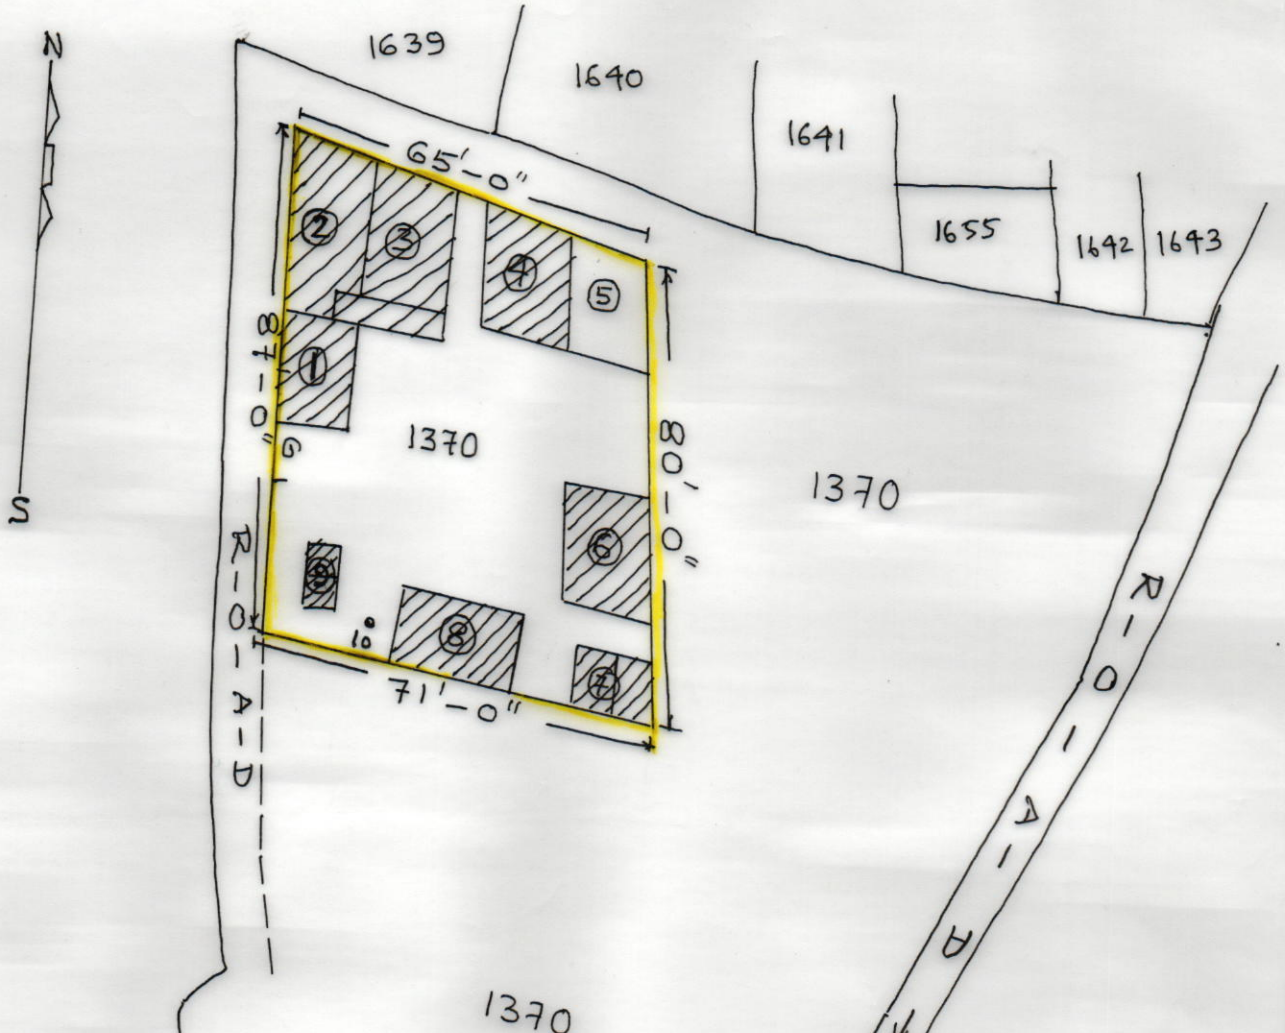

NIRBHAYPUR ADIBASI PRIMARY SCHOOL.

SCALE = 33' = 1"

INDEX

- ① OFFICE = 10'x12'
- ② CLASSROOM = 15'x18'
- ③ CLASSROOM = 15'x18'
- ④ ADD. CLASSROOM = 28'x18'
- ⑤ KITCHEN SHED = 23'x8'
- ⑥ STORE ROOM = 25'x16'
- ⑦ BOYS' TOILET = 10'x6'
- ⑧ KITCHEN = 22'x16'
- ⑨ GIRLS' TOILET = 10'x6'
- ⑩ Tubewell

- REFERENCE :-

LAND SCHEDULE

MOUZA	JL. NO	PLOT NO	AREA
NIRBHAYPUR	110	1370	13 SATAK
AREA SHOWN THUS			□

NIRBHAYPUR ADIBASI PRIMARY SCHOOL. VILL - NIRBHAYPUR.
P.O - SAHARAKURI. DIST - BIRBHUM.
DISE CODE :- 19080808304.
CIRCLE :- MD. BAZAR.
BLOCK :- MD. BAZAR.
P.S :- MD. BAZAR.
PANCHAYAT :- MD. BAZAR.

Drawn by:
(Signature)
Surveyor.

Durga das sarkar.
 Head Teacher 25/05/15
 Nirbhaypur Adibasi Pry. School
 MD. BAZAR. BIRBHUM