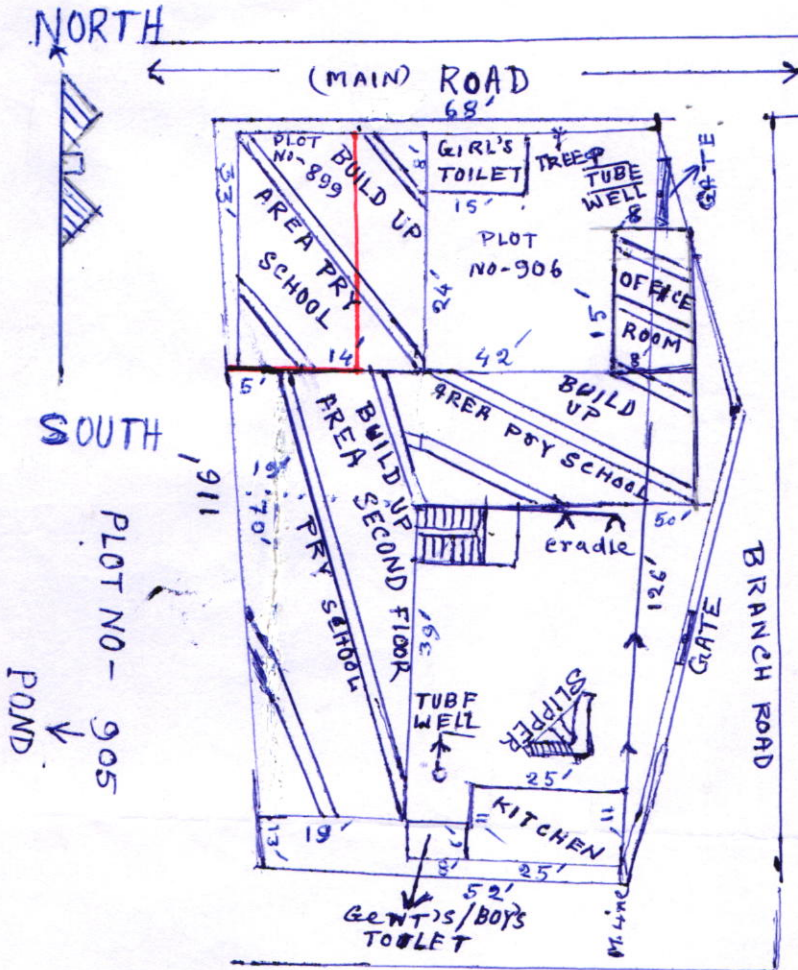

MOUZA - GOBINDAPUR, J.L. NO- 9

P.S. - NALHATI ; DIST - BIRBHUM

SCALE - 30' - 0" = 1"

SCHEDULE
SCHOOL NAME - GOBINDAPUR C.B. PRY. SCHOOL
DISE CODE - 19081603704
CIRCLE - NALHATI WEST
BLOCK - NALHATI - 1
PANCHAYAT - BANIOR
MOUZA - GOBINDAPUR
J.L. NO - 9
PLOT NO - 906, 899
KHATIAN NO - 506, 175
AREA OF LAND - 7405 S.F.T
= 0.16999 ACRE
AREA OF ANG CENTRE - NO
AREA OF UPPER PRY - NO
USABLE AREA - 4954 S.F.T
FALLOW AREA - 2451