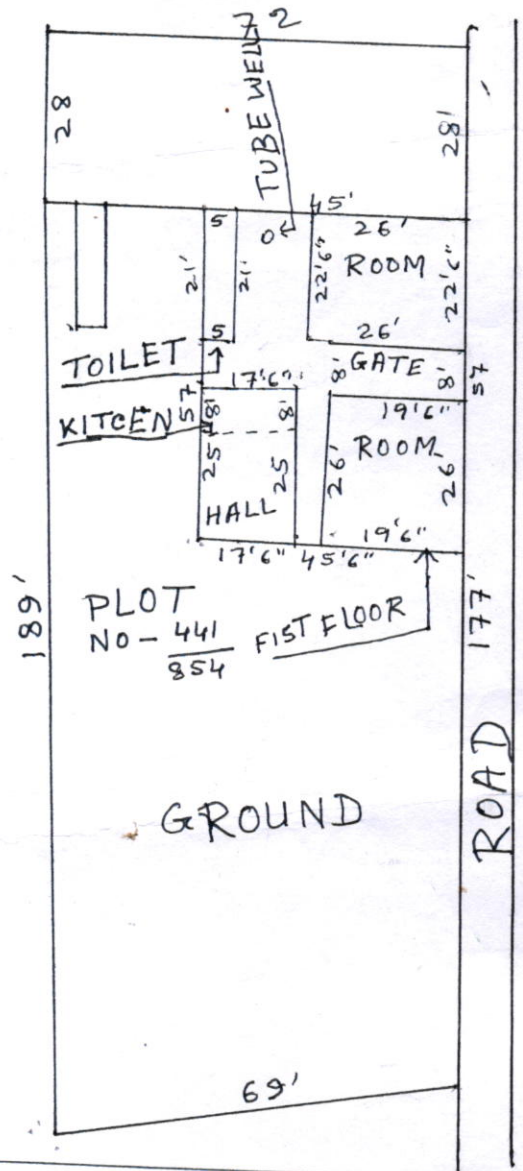

MOUZA: KALINAGOR. JAL. NO - 34  
 VILL: BHASAMATH. P.S: NANOOR. DIST: BIRBHUM.  
 SCALE: - 33'-0" = 1"

SK Hannan  
 12-5-15  
 SURVEYOR,  
 G. I. T. & C. S. Institutions  
 Regd. No. - 66381  
 Vill - Sardaiga,  
 P. O. - Noerpur, Birbhum

MODEL  
MAP

SCHEDULE	
SCHOOL NAME:	BHASAMATH PRY SCHOOL
DISE CODE:	19080303502
CIRCLE:	NANOOR SOUTH
BLOCK:	NANOOR SOUTH
PANCHAYAT:	KIRNAHAR II
MOUZA:	KALINAGOR
JAL. NO:	34
PLOT NO:	441/854
KHATTIAN:	190/21
AREA OF LAND:	12901 SFT = 0.2961662 ACRE
USABLE AREA:	2579 SFT
FALLOW AREA:	10312 SFT
AREA OF ANG. CENTRE	