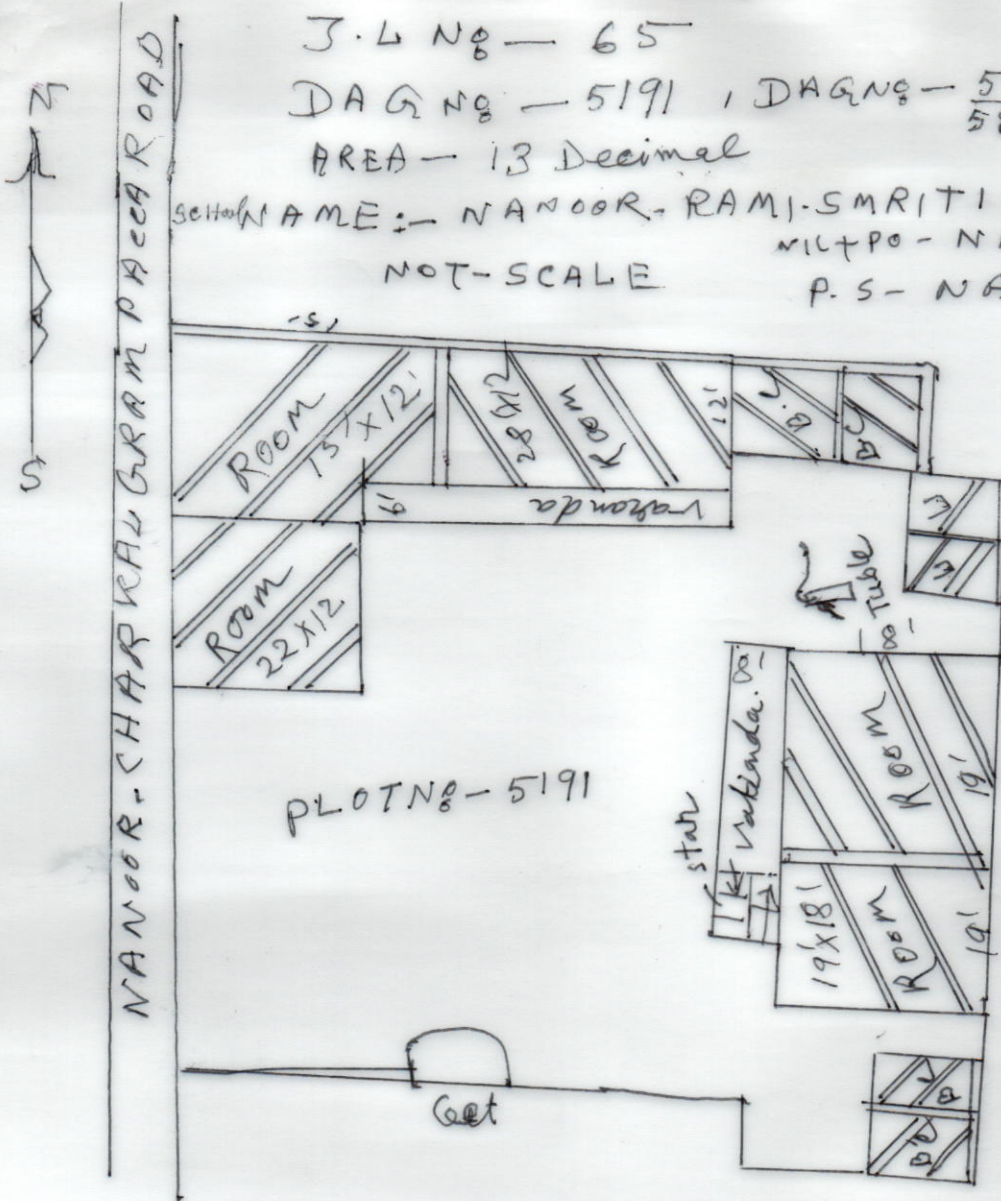

MOZA-CHANDIDAS NANOOK

J.L No - 65

DAG No - 5191, DAG No - 5105 Area - 42 Deciml

AREA - 13 Deciml

5884

15.38 Deciml

SCHOOL NAME :- NANOOK-RAMI-SMRTI J.R. BASIC SCHOOL

MILPO - NANOOK - BIRBHUM

NOT-SCALE

P.S - NANOOK-

Drawn by -
Madan Mohan Ghosh
14-5-15

SURVEYOR

Madan Mohan Ghosh

14-KANOUR, P.O-Pakurba

DIST-BIRBHUM

14-5-15