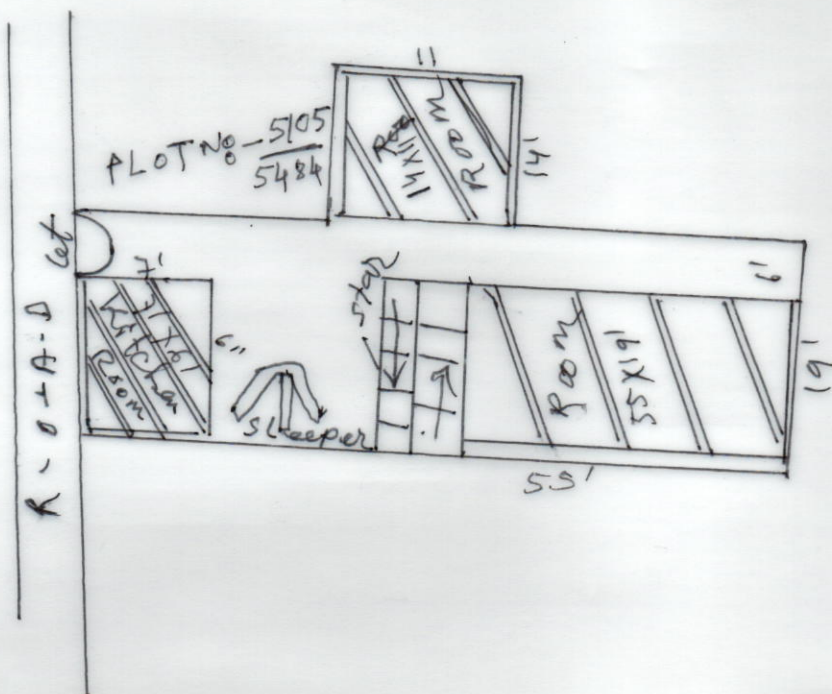

MOZA-CHANDIDAS NANOOK

J.L No - 65

DAG No - 5191, DAG No - 5105 Area - 42 Deciml

AREA - 13 Deciml

5884

15.38 Deciml

SCHOOL NAME :- NANOOK-RAMI-SMRTI J.R. BASIC SCHOOL

MILPO - NANOOK - BIRBHUM

NOT-SCALE

P.S - NANOOK-

Drawn by -
Madan Mohan Ghosh
14-5-15

SURVEYOR

Madan Mohan Ghosh

14-KANOUR, P.O-Pakurba

DIST-BIRBHUM

14-5-15