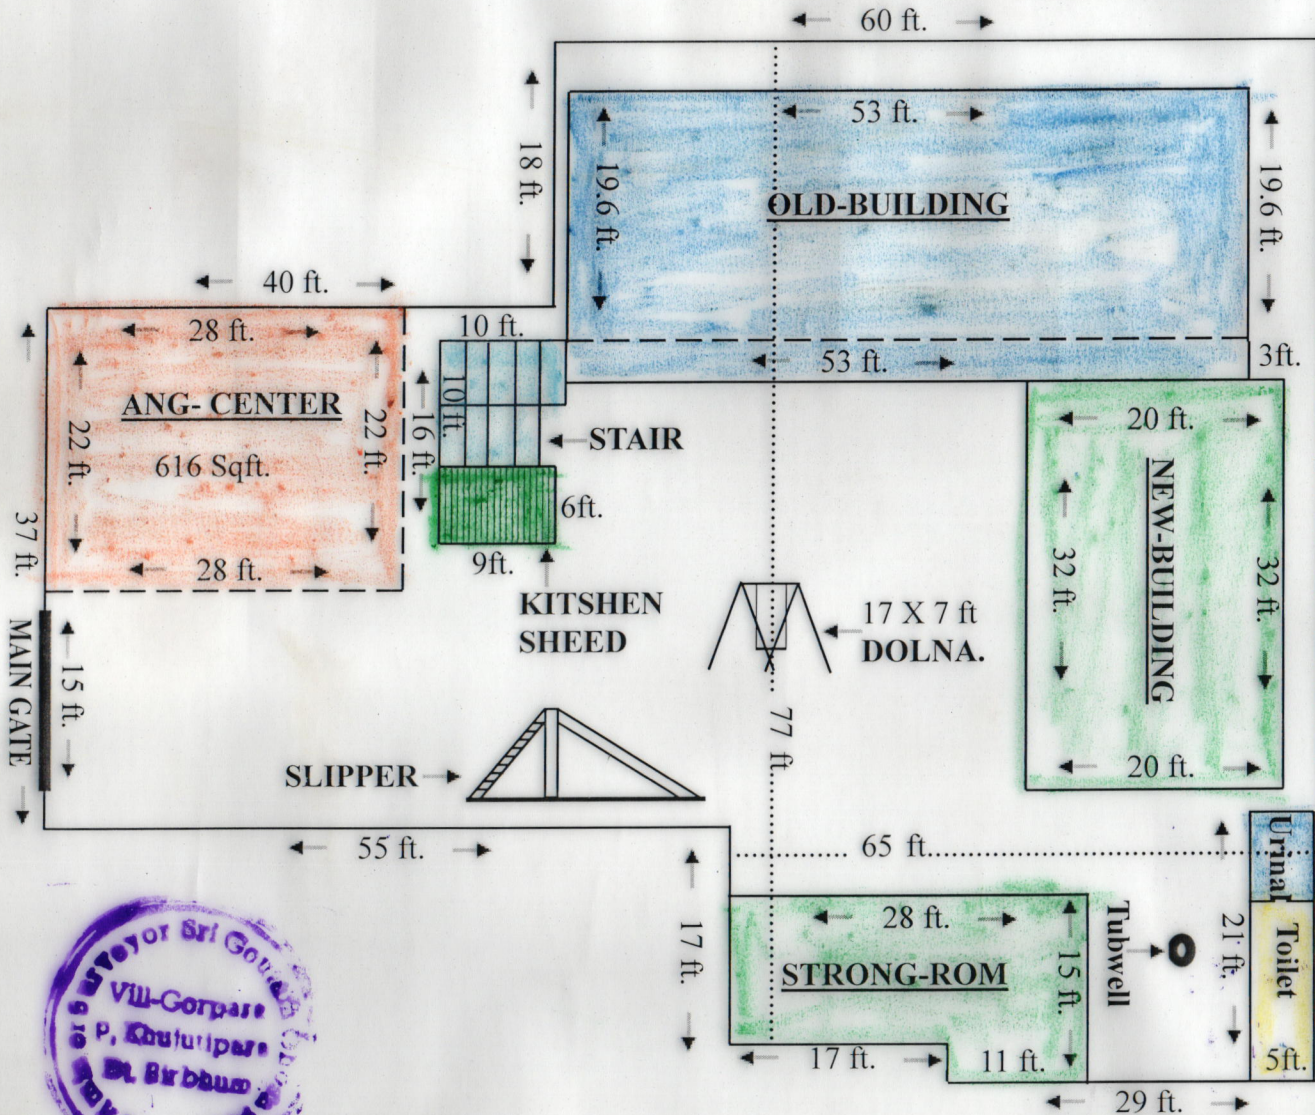

KHUTIPARA PRATHAMIK VIDYALAYA

DICE CODE:- 19080312103

SCHEDULE

SCHOOL :- Khujutipara Prathamik Vidyalaya

CIRCLE :- Nanoor South

PANCHAYAT :- Kawanagar Kadda

MOUJA :- Khujutipara

J.L.NO:- 127

PLOT NO :- $\frac{1447}{2468}$

AREA OF LAND :- 4480 Sqft. = 10.28 Satak

TOTAL AREA OF LAND:- 6659 Sqft. = 15.3 Satak

CONSTRUCTED AREA:- 2265 Sqft

USABLE AREA:- 4394 Sqft.

ANG-CENTER:- 616 Sqft.

FALLOW AREA:- 3778 Sqft.