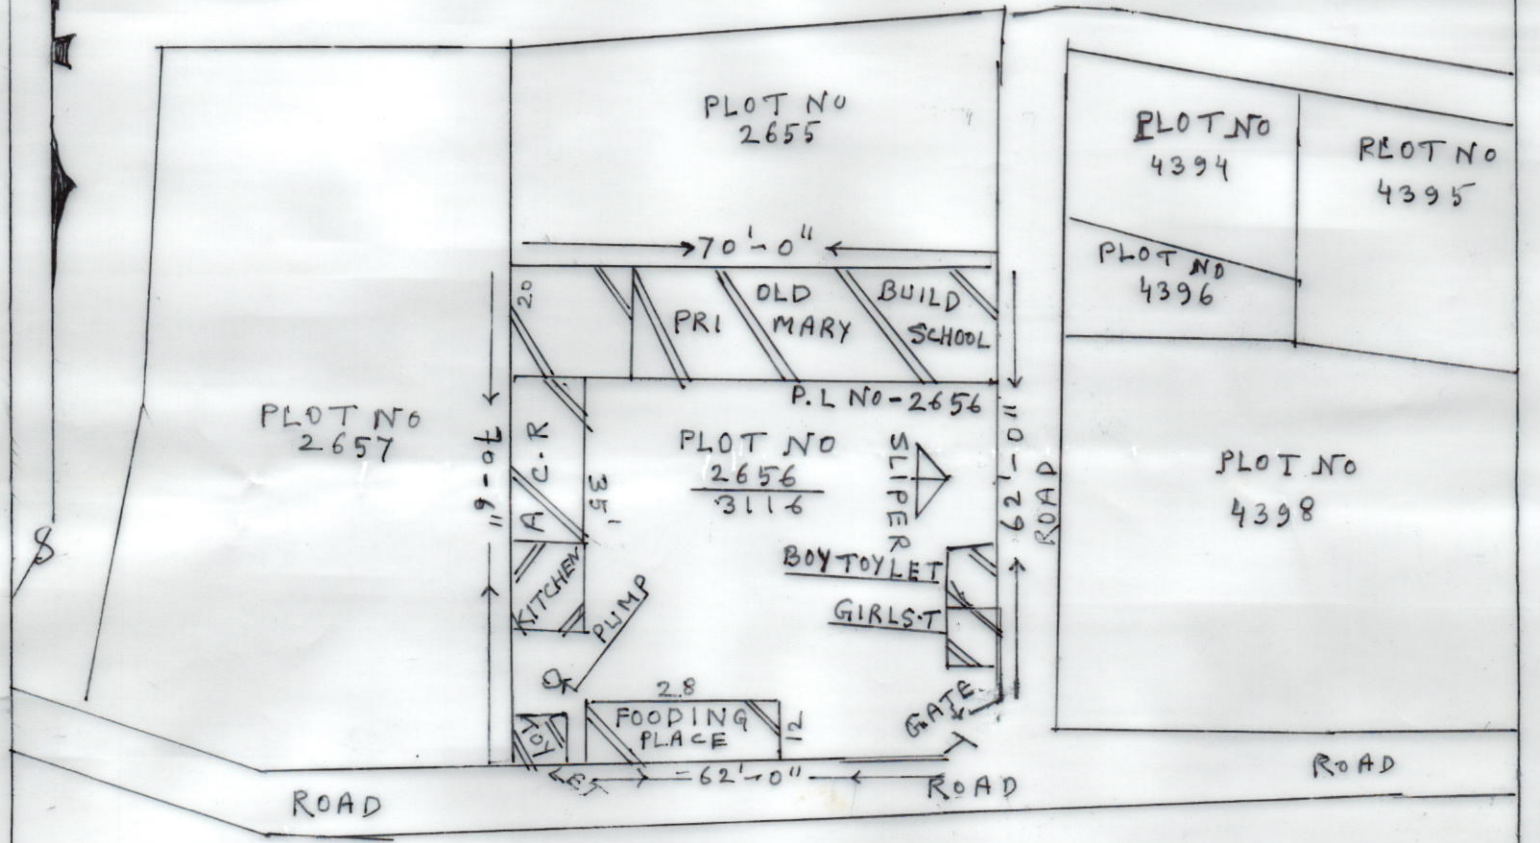

NAWADA A
MOUZA - NAWADA PALUNDI, J.L. No-113
P.S - NANNOOR, DIST - BURBHUM

SCALE - 192 = 1 MILE

SCHEDULE	
SCHOOL NAME -	PALUNDI PRIMARY SCHOOL
DISE CODE -	19080314502
CIRCLE -	NANNOOR
BLOCK -	NANNOOR
PANCHAYAT -	
MOUZA -	NAWADA PALUNDI
J.L. No -	113
PLOT NO -	2656, 2656/3116
KHATIAN NO -	1094
AREA OF LAND -	4372.5 SQ. FOOT
	= 0.10 ACRE
USABLE AREA -	2196 SQ. FOOT
FALLOW AREA -	2176 SQ. FOOT