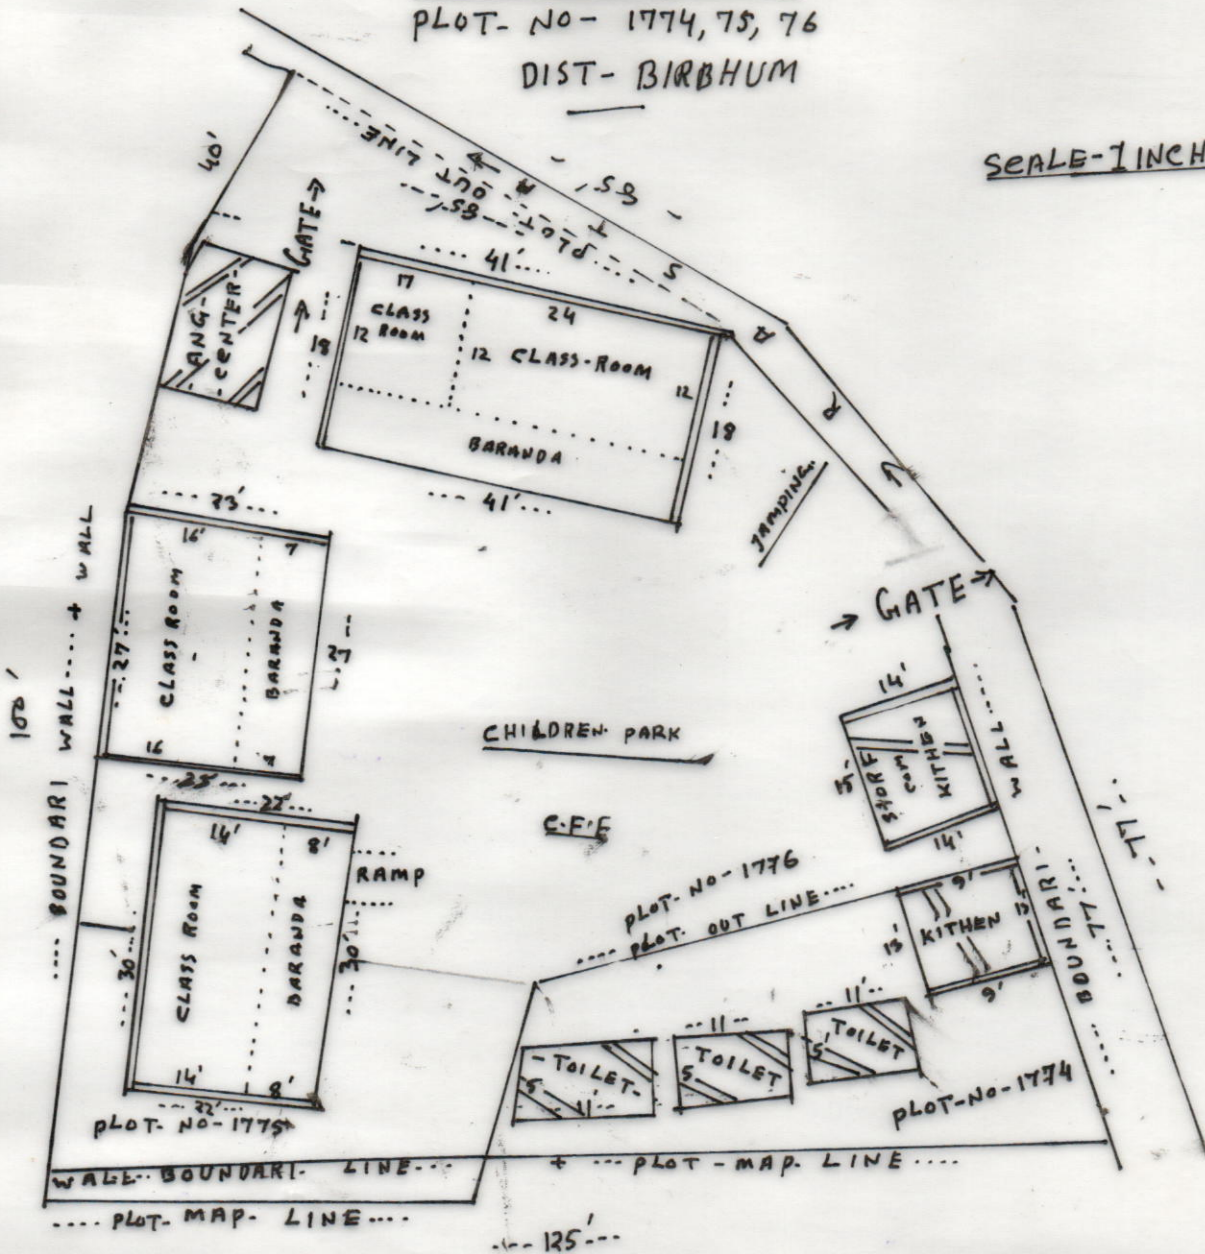

KANMORA-PRIMARY-SCHOOL

33

P.S - RAJNAGAR-
IN-MOURA-KANMORA
J.L. NO - 74
KH - NO - 372, 137
PLOT - NO - 1774, 75, 76
DIST - BIRBHUM

SCALE - 1 INCH = 20.625 FT

SCHEDULE

SCHOOL NAME -	KANMORA-PRIMARY-SCHOOL
DISC. CODE -	19080901601
CIRCLE -	RAJNAGA -
BLOCK -	RAJNAGAR
PANCHYET -	
MOURA -	KANMORA-J.L-74
KHO NO -	372, 137
TOTAL LAND AREA -	10890 SQF = .2506 ACAR
USABLE AREA -	2761 SQF = .0633 ACAR
UNUSABLE AREA -	8129 SQF = .1861 ACAR

MAP DRESSED BY
J.S.M.

Amin
Dakshina Ranjan Das
Regd. No. - 1009
Louljore, Birbhum