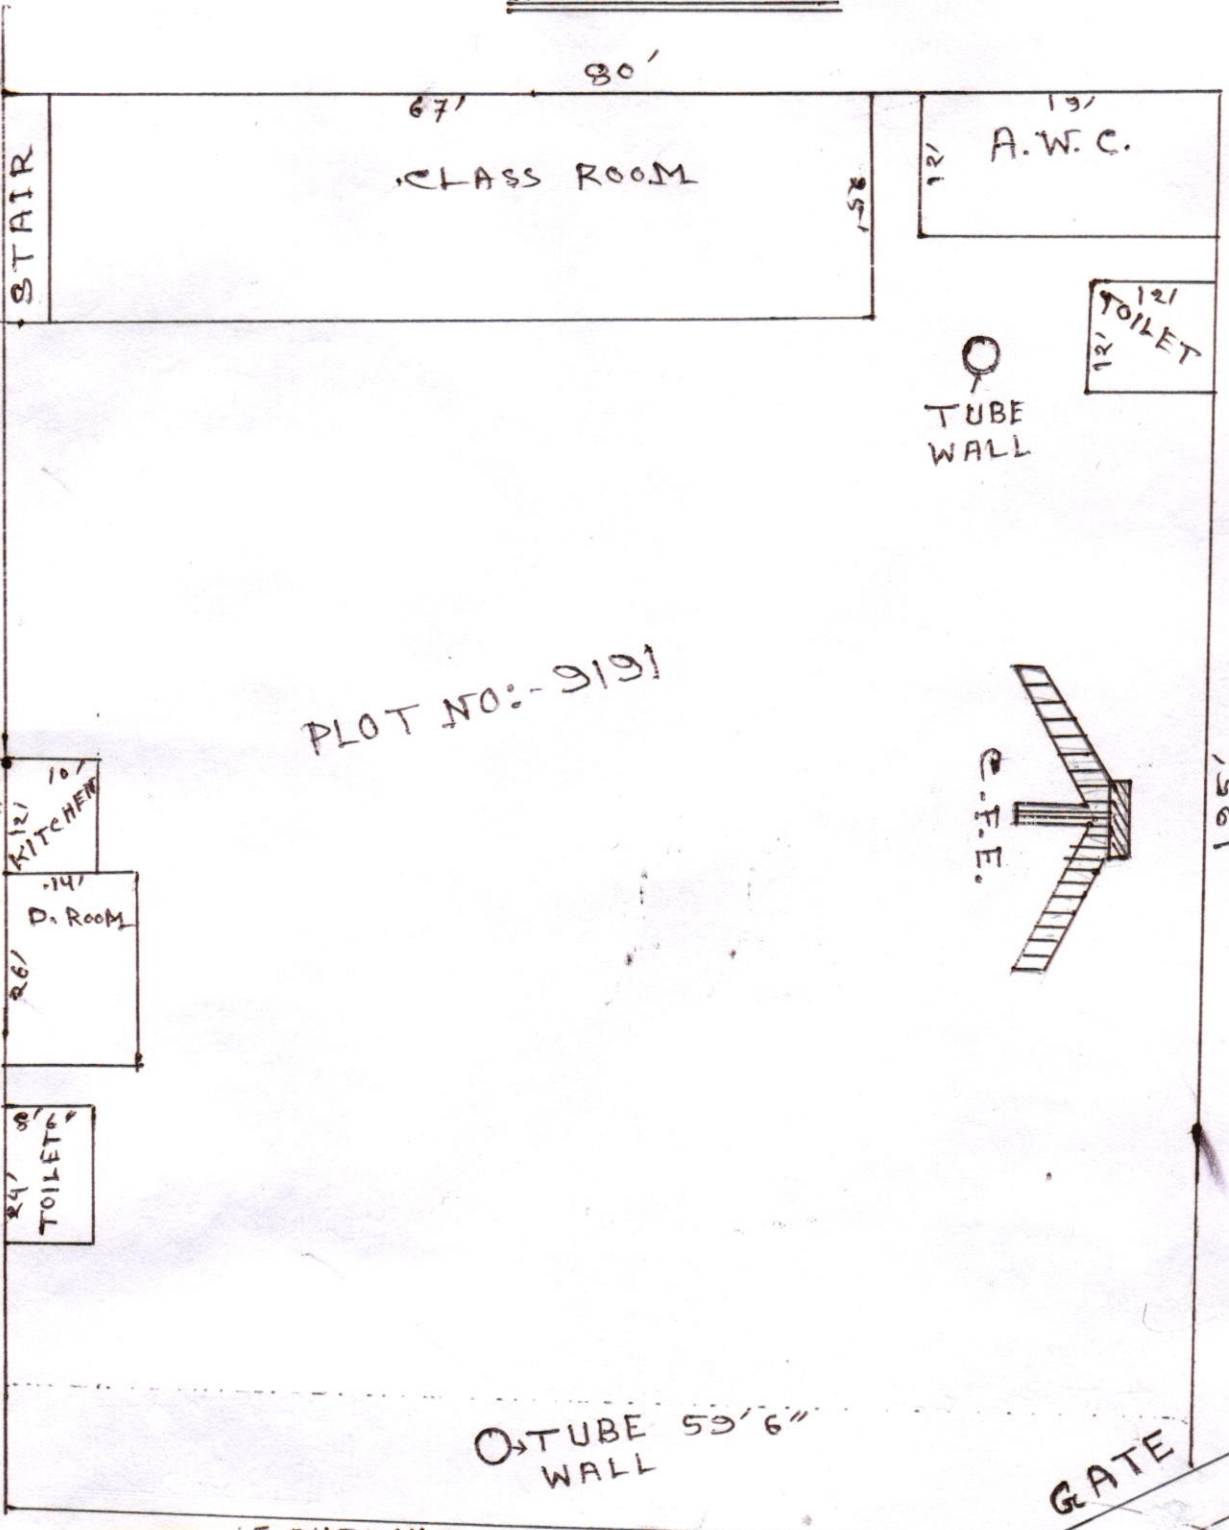

NOT TO SCALE

RAJNAGAR BLOCK & B.L. & L.R.O

PLOT NO:- 9191

TUBE 59'6"
WALL

SCHEDULE

SCHOOL NAME- KHODAI BAG PRY. SCHOOL
 DIST CODE -
 CIRCLE - RAJNAGAR
 BLOCK, PANCHAYAT & MOUZA:- RAJNAGAR.
 J.L. NO:- 38. PLOT NO:- 9191
 AREA OF LAND:- 13374.5 SFT.
 OR. 30.7 DEC OR 0.307 ACRE
 USABLE AREA:- 2735 SFT.
 FALLOW AREA:- 10639.5 SFT.

MODEL MAP

Made by.

SK Khaja Mainuddin

Khaja Mainuddin
 S. No-1794 (Amin)
 RAJNAGAR BIRBHUM