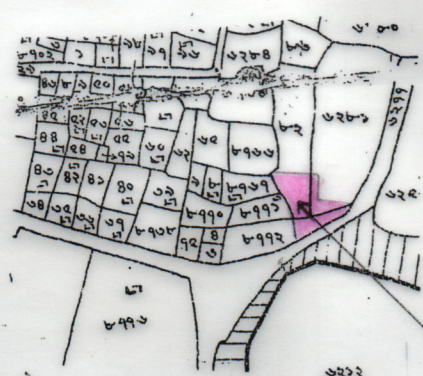

MOUZA :- MARGRAM, J.L.No - 138
 P. S. :- MARGRAM; DIST :- BIRBHUM
 SCALE = 33'-0" = 1"

মোজার আঞ্চলিক সীমা
 স্কেল = ১০" = ১ মাইল

Maintain the Plots

SCHEDULE	
SCHOOL NAME	MARGRAM-DARJEEPARA PRY SCH
DISE CODE	1308 1308502
CIRCLE	RAMPURHAT EAST
BLOCK	RAMPURHAT-II
PANCHYAT	MARGRAM-I
MOUZA	MARGRAM.
J. L. No	- 138
PLOT NO	- 6281, 6282, 8712
KHATIAN No	- 18261
AREA OF LAND	= 9147 SFT
	= 0.21000 ACRE
USABLE AREA	= 2965 SFT.
FALLOW AREA	= 6182 SFT.