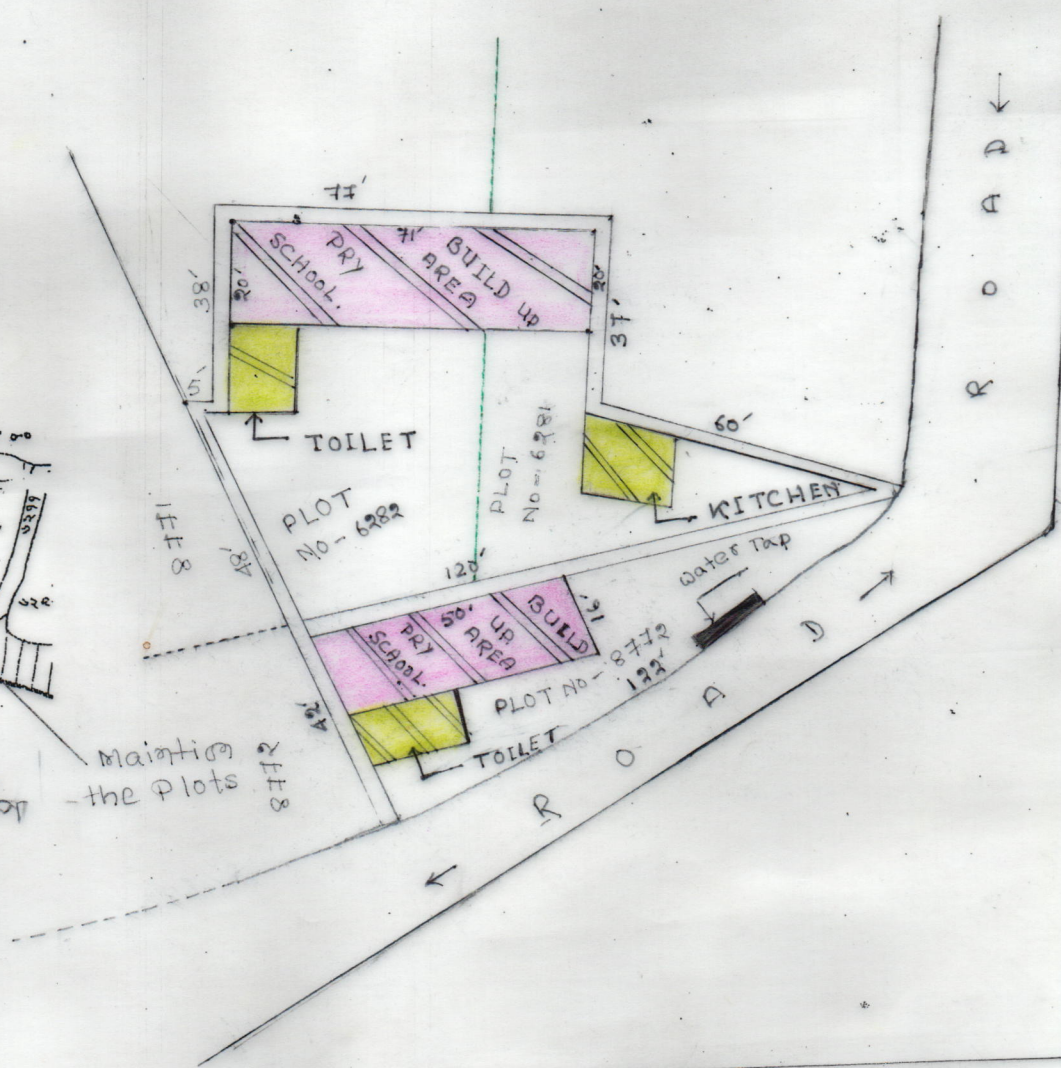

MOUZA :- MARGRAM, J.L.No - 138
 P. S. :- MARGRAM; DIST :- BIRBHUM
 SCALE = 33'-0" = 1"

মোজার আঞ্চলিক সীমা
 স্কেল = ১০" = ১ মাইল

Maintain the Plots

SCHEDULE	
SCHOOL NAME	MARGRAM-DARJEEPARA PRY SCH
DISE CODE	1308 1308502
CIRCLE	RAMPURHAT EAST
BLOCK	RAMPURHAT-II
PANCHYAT	MARGRAM-I
MOUZA	MARGRAM.
J. L. No	- 138
PLOT NO	- 6281, 6282, 8712
KHATIAN No	- 18261
AREA OF LAND	= 9147 SFT
	= 0.21000 ACRE
USABLE AREA	= 2965 SFT.
FALLOW AREA	= 6182 SFT.