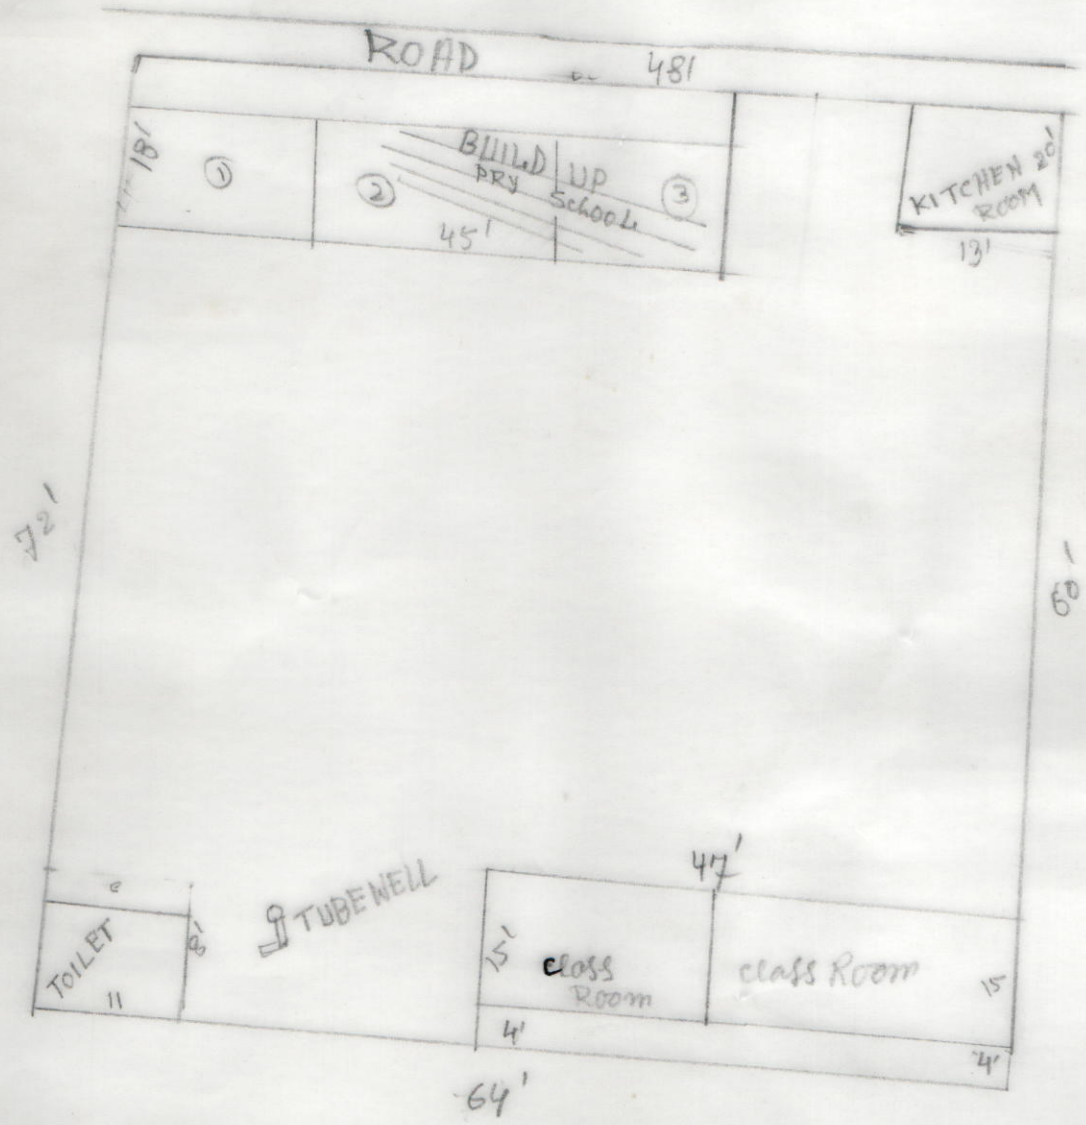

PARKANDI PRY SCHOOL
 MOUZA - MURDDA JL NO - 49
 PS RAMPURHAT DIST - BIRBHUM.

SIG OF AMIN

SIG OF ~~HT~~ *Jaydev Lal*
 T/2

Teacher-in-Charge
 PARKANDI PRIMARY SCHOOL
 P.O: GUG DIST: BIRBHUM

Raj Kumar Pal
 Amin
 19.5.2015

FALLOW OF AREA - 2168

SCHOOL NAME - PARKANDI PRY SCHOOL
 DISE CODE No - 1908/207603
 CIRCLE - RAMPURHAT SOUTH
 BLOCK - RAMPURHAT - I
 PANCHYAT - KASTHOGORA.
 MOUZA - MURDDA
 JL No - 49
 PLOT NO - 831, AREA OF LAND - 3696 SFT
 KHATHAN -
 AREA OF LAND - 3696 SFT
 USABLE AREA - 1528 SFT