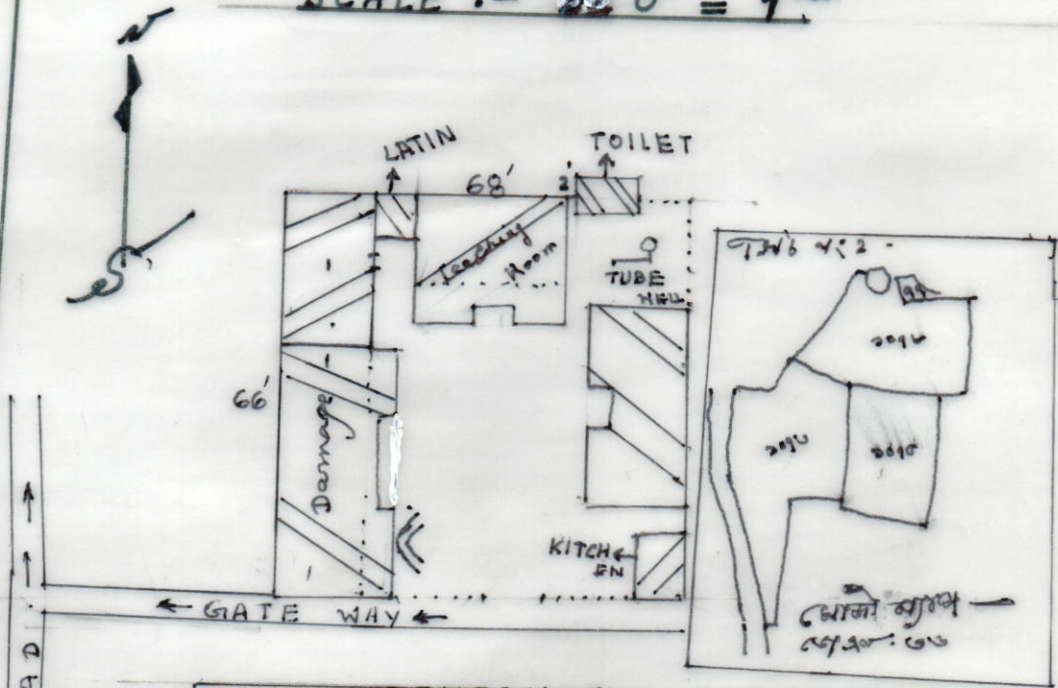

MOUZA:— TARACHUA JLNO:— 36  
 PS:— RAMPURHAT DIST— BIRBHUM—  
 SCALE:— 20' 0" = 1"

SCHEDULE	
SCHOOL NAME:—	ANTURIA PRY SCHOOL
DIST. CODE:—	19086057657
CIRCLE:—	RAMPURHAT WEST -
BLOCK:—	RAMPURHAT-I.
PANCHAYT:—	MASHRA
MOUZA:—	TARACHUA
JL No:—	36
PLOTE NO:—	1075
KHATIAN No —	250
AREA OF LAND:—	9356 SFT = 10 ACRE
USABLE AREA:—	4356 SFT
FALLOW AREA:—	X
AREA OF ANG CENTRE —	.01 ACRE