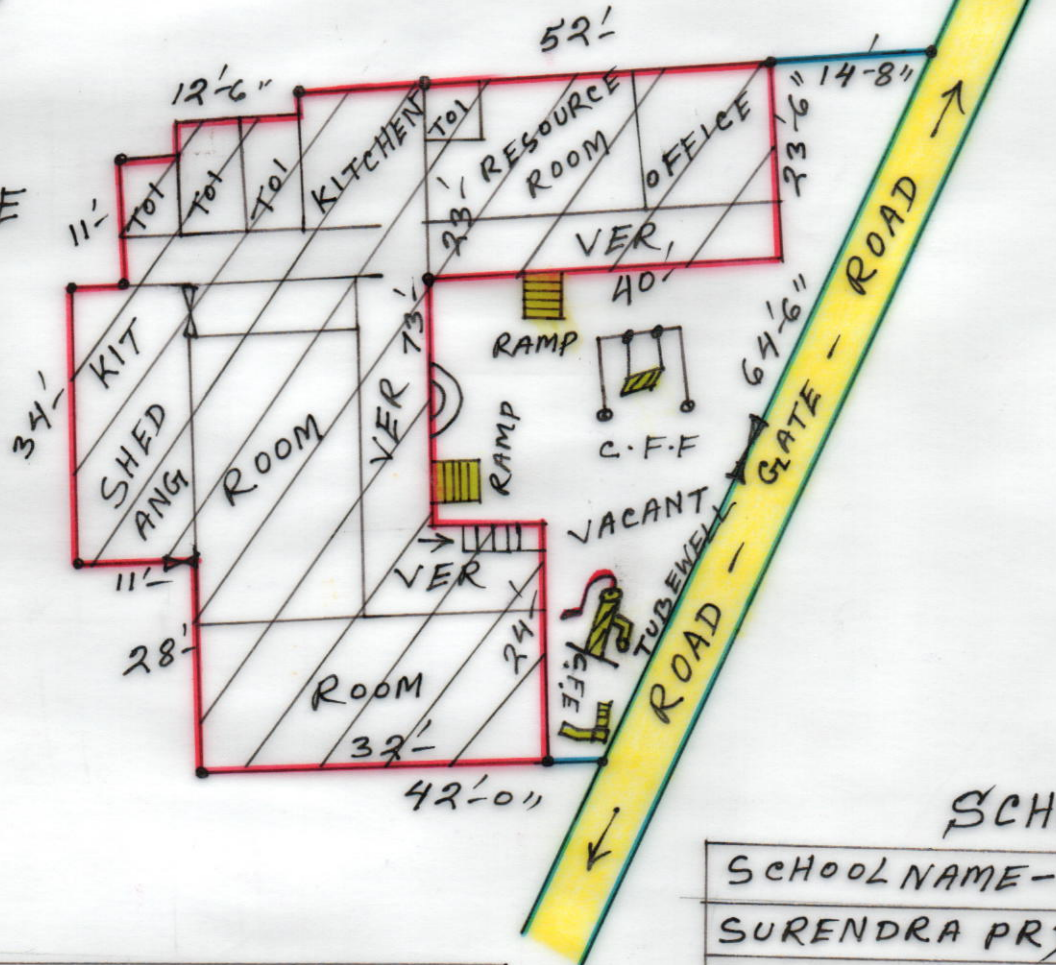

MOUZA - SRIFALA - J.L.NO - 78
P.S - RAMPURHAT - DIST - BIRBHUM.

SCHEDULE

SCHOOL NAME - SRIFALA -
SURENDRA PRY SCHOOL
DISCODE - 19082400101
BLOCK - RAMPURHAT - I (MUNI)
MOUZA - SRIFALA - J.L-NO-78
PLOT NO - 291. AREA = 7 DEC
ANG - AREA = 374. S.F.T.
USABLE AREA = 2831. S.F.T.
VACANT AREA = 836. S.F.T
PRY CONS - AREA - (GROUND -
FLOOR AND 1ST FLOOR) = 5230 -
S.F.T.

SING OF - H.T.
Pradyot Kumar. Saha
Teacher in Charge
Surabhi Saranjan Singh
Rampurhat Hospitalpara

SING OF AMIN
Bondal
29.05.2015
SURVEY AMIN
BISHNUPADA MONDAL
G.R.NO:-8/88208
Rampurhat Hospitalpara
Sanghatipally