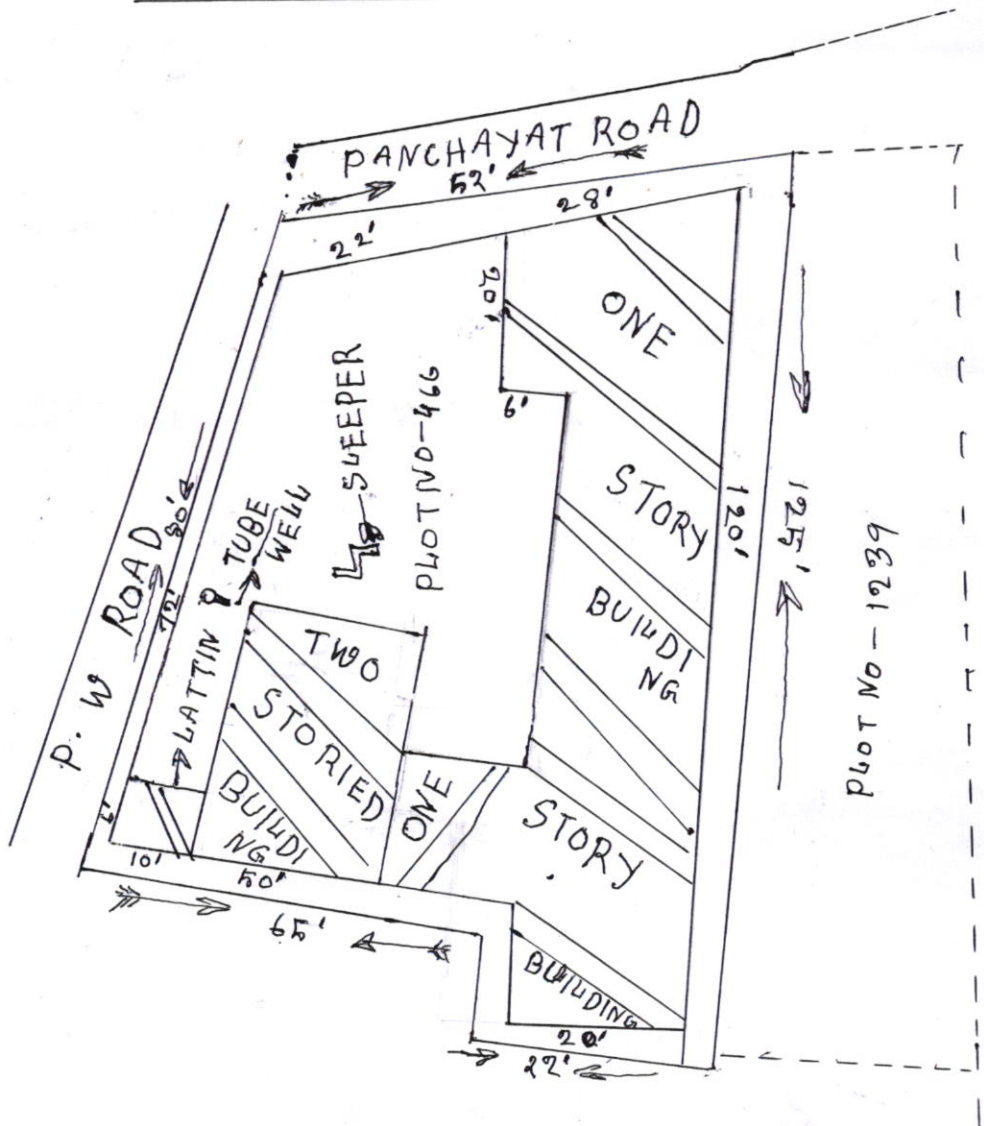

MOUZA - BANSRA J.L. NO - 51
P/S - SURI DIST - BIRBHUM

SCALE :- 33'-0" = 1"

MODEL
MAP

SCHEDULE	
SCHOOL NAME -	BANSRA PRIMARY SCHOOL
DISE CODE -	19080600501
CIRCLE -	SADAR EAST
BLOCK -	SURI - II
PANCHAYAT -	DAMDAMA
MOZA -	BANSRA
J.L NO -	51
PLAT NO -	466
KHATIAN NO -	106
AREA OF LAND -	6725.51F
USABLE AREA -	6270.51F