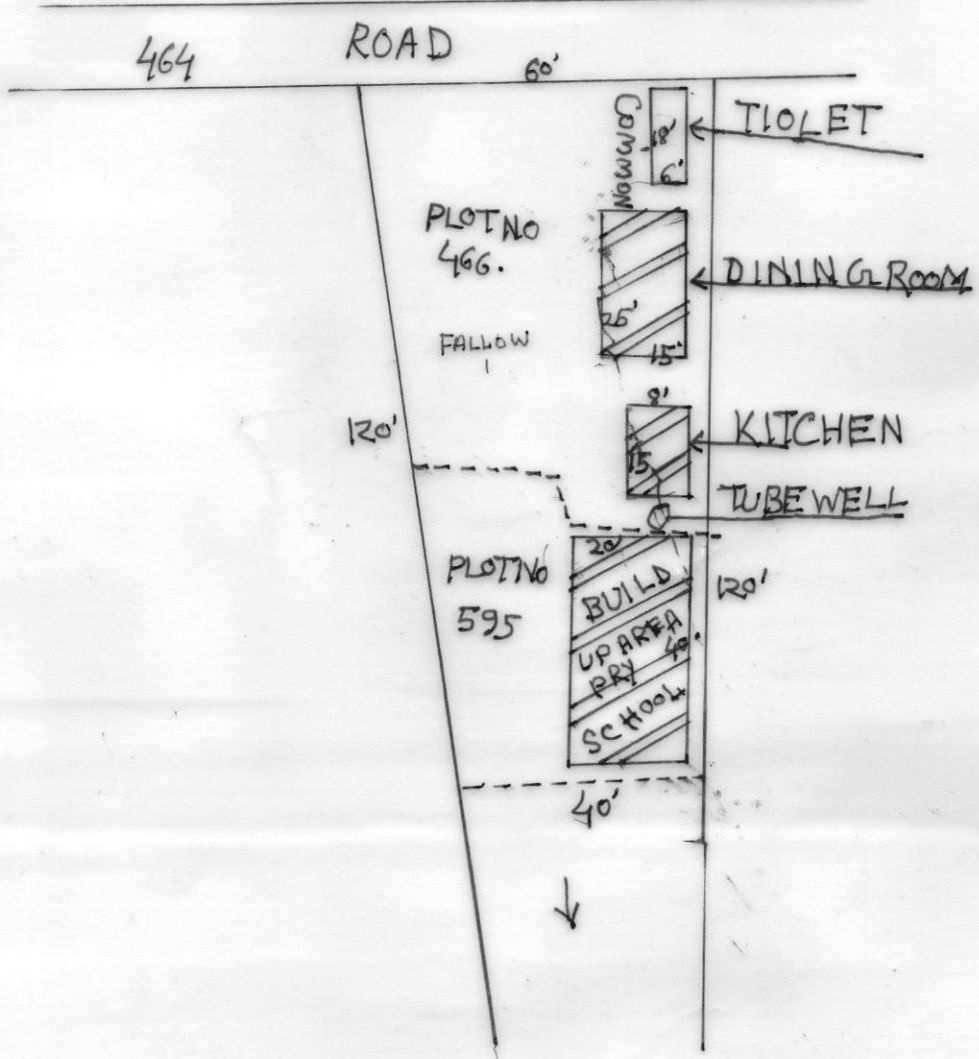

MOUZA - MURADPUR, J.LNO - 83, P.S. - SURI, DIST - BIRBHUM

SCALE - 1" = 33'-0"

MODEL MAP

SCHEDULE

SCHOOL NAME - MURADPUR P.R.Y. SCHOOL
DISE CODE -
CIRCLE - SADAR EAST
BLOCK - SURI II
PANCHYAT - KOMA
MOUZA - MURADPUR
PLOT NO - 466-595
AREA OF LAND - 5900 SFT
USABLE AREA - 1403 SFT
FALLOW AREA - 4397 SFT

Kajal K. Saha
KAJAL KUMAR SAHA
Surveyor
Regd. No. - 66381/S 41242
Koma, Januri