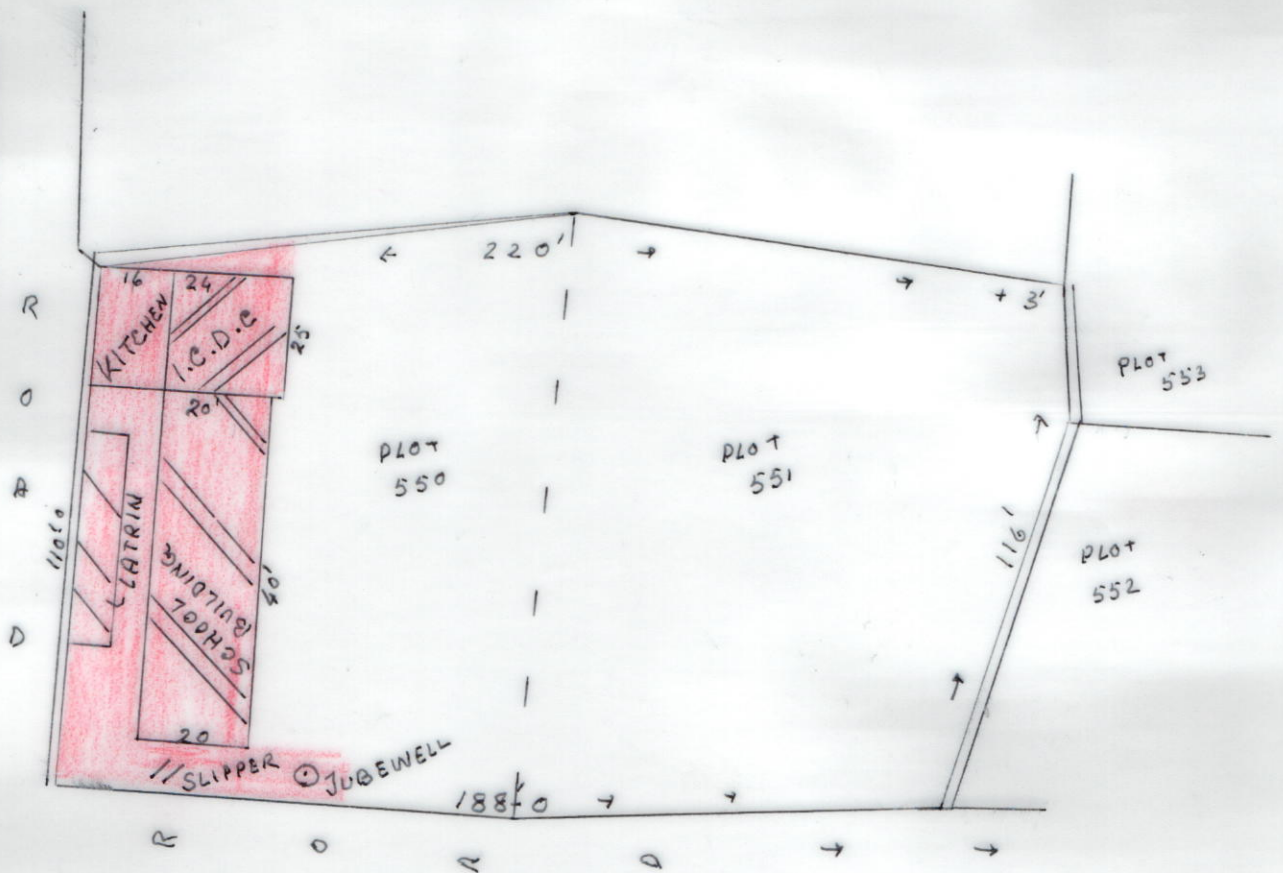

MOUZA - PALASI J.LNO-151
P.S. SURI HAL- PANRUI DIST. BIRBHUM
SCALE 33' = 1"

SCHEDULE	
NAME OF SCHOOL	SCHOOL - PALASI PRIMARY SCHOOL
DISE CODE	606101
CIRCLE	SADAR EAST
BLOCK	SURI-II
PANCHYAT	BANSANKA
MOUZA	PALASI
J.L.NO	151
PLOT NO	550, 551
KHATA NO	248
AREA	25250 S.F. OR 0.58 ACRE
USABLE AREA	5065 S.F.
VACANT AREA	20185 S.F.

Drawn by
L.N. Ghosh Palitkar
Jr. Surveyor
Reg. No. 15712
Bhikar, Birbhum