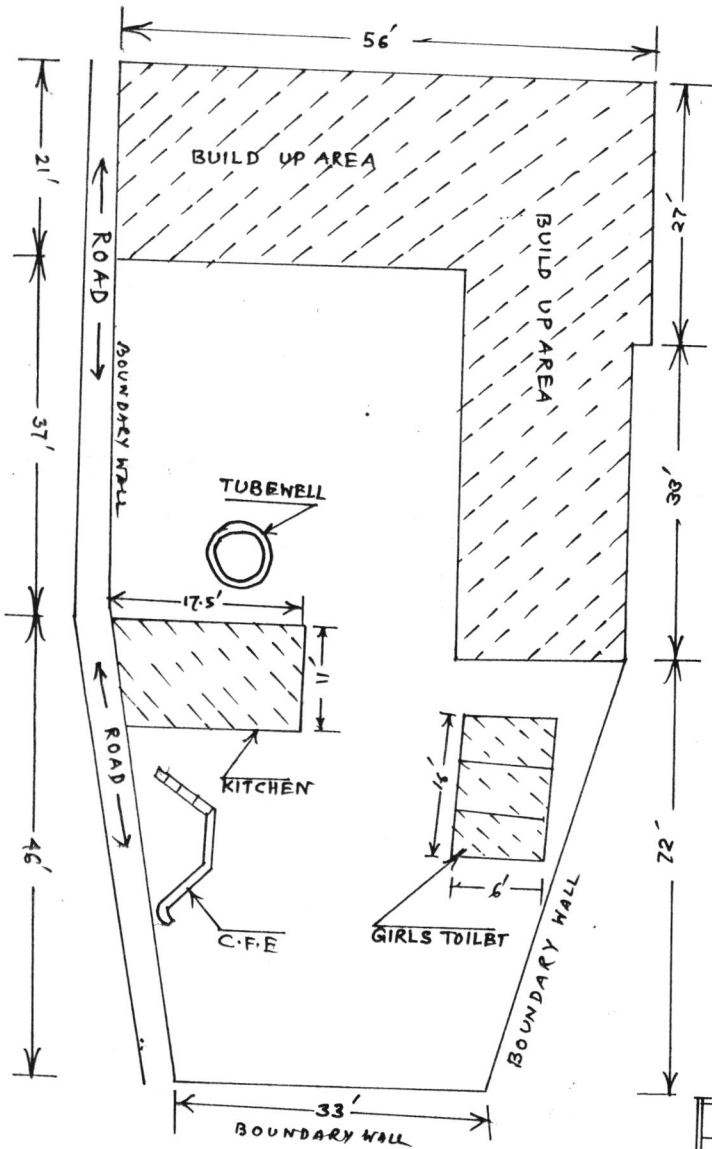

# MAP OF BARIHAT PRIMARY SCHOOL

P.S:- SURI, DIST:- BIRBHUM, MOUJA - BHURKUNA, J.L NO:- 128

PLOT - 403,590

SCALE:- 10'-0"=1"

SCHEDULE	
SCHOOL NAME-	BARIHAT PRY
CIRCLE:-	SADAR WEST
BLOCK:-	SURI-1
PANCHYAT:-	BHURKUNA
J. L NO:-	128
PLOT NO:-	403.590
KHAITAN NO:-	
AREA OF LAND:-	7371 Sq/
USEABLE AREA:-	2272 Sq/
FOLLOW AREA:-	5099 Sq/
AREA OF UPPER PRIMARY-	ML
AREA OF ANG -	ML